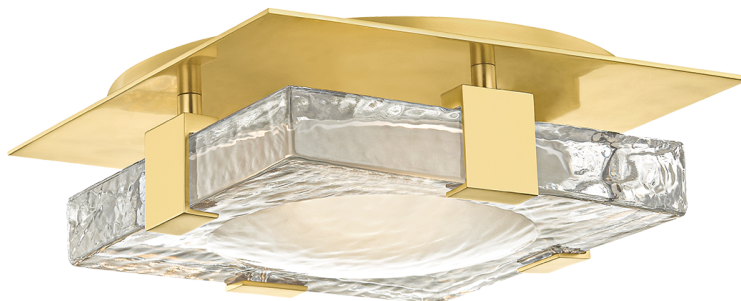

BOURNE

9811-AGB

Bourne's visual heft makes a statement. A very thick pane of glass, etched with a concave divot on its back and clear with a convex moun on its front, is mounted to a canopy or floating backplate, making for a mood-enhancing light diffusion.

FINISHES

AGED BRASS

DIMENSIONS

Height: 3.5"

Width/Diameter: 10.5"

Canopy/Backplate: 10"

Product Weight: 15.78lb

Canopy/Backplate Shape: Round

Sloped Ceiling Compatible: No

Living Finish: No

Uplight Only: No

Shade

Shade 1: Glass

Shade 1 Finish: Clear

Shade 1 Top Width: 9"

Shade 1 Height: 1.5"

Replacement Glass Item #(s): GLS-009811

ELECTRICAL

Bulb 1

Bulb Included: N/A

Socket: Integrated LED

Max Wattage: 12

Bulb Quantity: 1

Wire Length: 7"