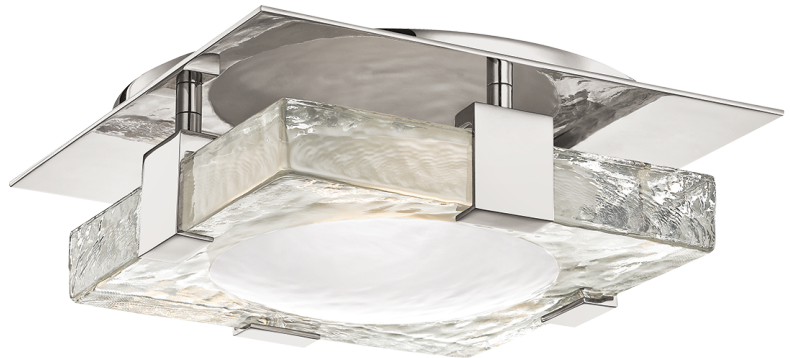

BOURNE

9811-PN

Bourne's visual heft makes a statement. A very thick pane of glass, etched with a concave divot on its back and clear with a convex moun on its front, is mounted to a canopy or floating backplate, making for a mood-enhancing light diffusion.

FINISHES

Aged Brass (AGB)
Polished Nickel (PN)

DIMENSIONS

Height: 10.5"

Width/Diameter: 10.5"

Canopy/Backplate: 10"

Hanging Type:

Product Weight: 15.78lb

GLASS

Attachment:

Glass 1: Glass

Glass 2:

LAMPING

Bulb 1

Socket: Integrated LED

Bulb: 1 • 12 Watt Max