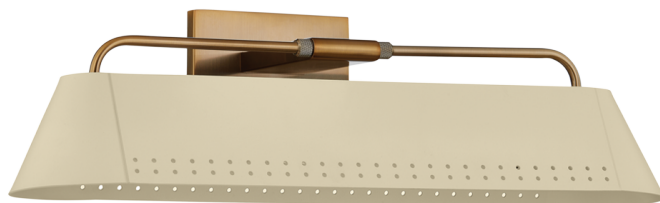

ROWAN

B1106-PBR/SSD

In a tapered racetrack shape, Rowan provides a sleek option for lighting a wall or picture. Small perforations along the shade enable an increased wash of light while also adding a decorative accent to the Soft Sand shade. Rowan is available in two sizes with a Patina Brass finish.

FINISHES

PATINA BRASS w/ SOFT SAND

DIMENSIONS

Height: 5.5"

Width/Diameter: 18.5"

Canopy/Backplate: 4.75"

Product Weight: 3.86lb

Extension: 7.25"

Top to Center: 2.25"

Canopy/Backplate Shape: Square

Sloped Ceiling Compatible: No

Living Finish: No

Uplight Only: No

Shade

Shade 1: Steel

Shade 1 Finish: Soft Sand

Shade 1 Top Length: 15.75"

Shade 1 Top Width: 1.75"

Shade 1 Bottom L/W: 18.5" / 4"

Shade 1 Height: 3"

ELECTRICAL

Bulb 1

Bulb Included: No

Socket: E26 Medium Base