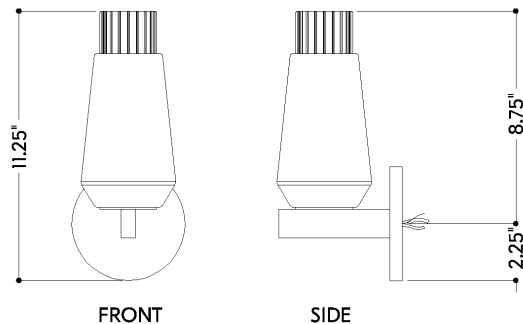

SHIPPING

Carton 1: 16" x 10" x 10"

Carton 1 Weight: 4lb

Shipping Method: Ground

Country of Origin: VN