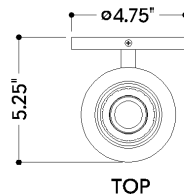

SHIPPING

Carton 1: 16" x 10" x 10"

Carton 1 Weight: 4lb

Shipping Method: Ground

Country of Origin: VN