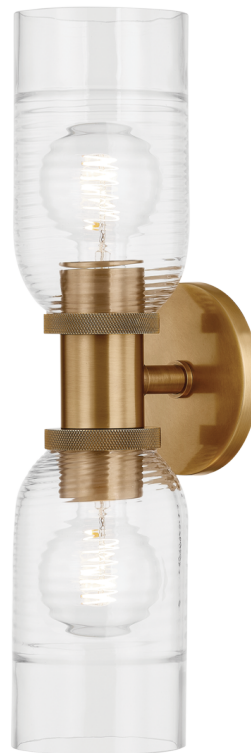

REDDING

B1120-PBR

Striking the balance between hard and soft geometries, the Redding sconce features straight-edged, knurled metal work supporting one or two glass shades. The glass shades feature ribs, which transition from closely to loosely spaced and eventually fade away, mimicking ripples created by a droplet of water. Enhanced with a warm Patina Brass finish, Redding evokes an old-world feel mixed with modern simplicity.

FINISHES

PATINA BRASS

DIMENSIONS / SPECS

Height: 18.5"

Width/Diameter: 5"

Canopy/Backplate: 5"

Product Weight: 3.97lb

Extension: 5.5"

Top to Center: 9.25"

Canopy/Backplate Shape: Round

Sloped Ceiling Compatible: No

Living Finish: No

Uplight Only: No

Shade 1: Glass

Shade 1 Finish: Clear Optic

Shade 1 Top Width: 4.5"

Shade 1 Height: 8"

ELECTRICAL

Bulb 1

Bulb Included: No

Socket: E26 Medium Base

Bulb Type: G25

Max Wattage: 15

Bulb Quantity: 2

Wire Length: 7"

Gem Box Required (2"x3"): No

Dark Sky: No

SHIPPING

Carton 1: 28" x 7" x 8"

Carton 1 Weight: 6lb

Shipping Method: Ground

Country of Origin: VN