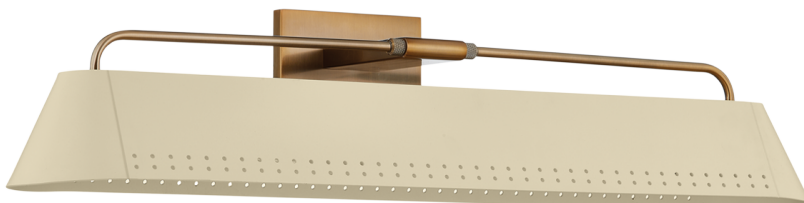

ROWAN

B1206-PBR/SSD

In a tapered racetrack shape, Rowan provides a sleek option for lighting a wall or picture. Small perforations along the shade enable an increased wash of light while also adding a decorative accent to the Soft Sand shade. Rowan is available in two sizes with a Patina Brass finish.

FINISHES

PATINA BRASS w/ SOFT SAND

DIMENSIONS

Height: 5.5"

Width/Diameter: 25"

Canopy/Backplate: 4.75"

Product Weight: 5.291lb

Extension: 7.25"

Top to Center: 2.25"

Canopy/Backplate Shape: Square

Sloped Ceiling Compatible: No

Living Finish: No

Uplight Only: No

Shade

Shade 1: Steel

Shade 1 Finish: Soft Sand

Shade 1 Top Length: 22.25"

Shade 1 Top Width: 1.75"

Shade 1 Bottom L/W: 25" / 4"

Shade 1 Height: 3"

ELECTRICAL

Bulb 1

Bulb Included: No

Socket: E26 Medium Base