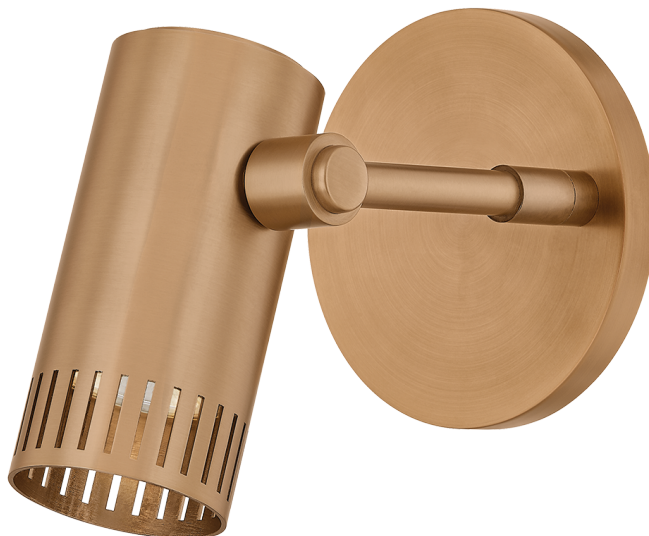

ARROW

B1306-PBR

An elevated basic inspired by retro-futurism, Arrow harkens to the days of craftsmanship-led design. This function-forward sconce features an adjustable head to allow complete control over the direction of light. Available in either a Patina Brass or Vintage Pewter finish, the nostalgic appeal of this simple spotlight endures.

FINISHES

PATINA BRASS

DIMENSIONS / SPECS

Height: 6"
Width/Diameter: 4.75"
Canopy/Backplate: 4.75"
Product Weight: 1.65lb
Extension: 6"
Top to Center: 2.5"
Canopy/Backplate Shape: Round
Sloped Ceiling Compatible: No
Living Finish: No
Uplight Only: No
Min Extension: 6"
Max Extension: 8.25"

ELECTRICAL

Bulb 1

Bulb Included: No
Socket: GU10
Bulb Type: MR16
Max Wattage: 9
Bulb Quantity: 1
Wire Length: 7"
Cord Type: B & W TEFLON W/ GROUND WIRE
Gem Box Required (2"x3"): No
Dark Sky: No

SHIPPING

Carton 1: 20" x 16" x 15"
Carton 1 Weight: 3lb
Shipping Method: Ground
Country of Origin: VN