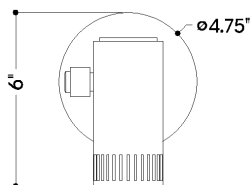

FINISHES

PATINA BRASS

DIMENSIONS / SPECS

Height: 6"
Width/Diameter: 4.75"
Canopy/Backplate: 4.75"
Product Weight: 1.65lb
Extension: 6"
Top to Center: 2.5"
Canopy/Backplate Shape: Round
Sloped Ceiling Compatible: No
Living Finish: No
Uplight Only: No
Min Extension: 6"
Max Extension: 8.25"

ELECTRICAL

Bulb 1

Bulb Included: No
Socket: GU10
Bulb Type: MR16
Max Wattage: 9
Bulb Quantity: 1
Wire Length: 7"
Cord Type: B & W TEFLON W/ GROUND WIRE
Gem Box Required (2"x3"): No
Dark Sky: No

SHIPPING

Carton 1: 20" x 16" x 15"
Carton 1 Weight: 3lb
Shipping Method: Ground
Country of Origin: VN

TOP

FRONT

SIDE