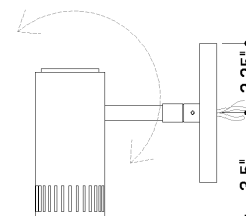

FINISHES

PATINA BRASS

DIMENSIONS / SPECS

Height: 6"
Width/Diameter: 4.75"
Canopy/Backplate: 4.75"
Product Weight: 1.65lb
Extension: 6"
Top to Center: 2.5"
Canopy/Backplate Shape: Round
Sloped Ceiling Compatible: No
Living Finish: No
Uplight Only: No
Min Extension: 6"
Max Extension: 8.25"

ELECTRICAL

Bulb 1

Bulb Included: No
Socket: GU10
Bulb Type: MR16
Max Wattage: 9
Bulb Quantity: 1
Wire Length: 7"
Cord Type: B & W TEFLON W/ GROUND WIRE
Gem Box Required (2"x3"): No
Dark Sky: No

SHIPPING

Carton 1: 20" x 16" x 15"
Carton 1 Weight: 3lb
Shipping Method: Ground
Country of Origin: VN

TOP

FRONT

SIDE