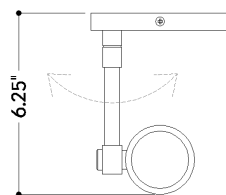

FINISHES

PATINA BRASS

DIMENSIONS / SPECS

Height: 6"
Width/Diameter: 4.75"
Canopy/Backplate: 4.75"
Product Weight: 1.65lb
Extension: 6"
Top to Center: 2.5"
Canopy/Backplate Shape: Round
Sloped Ceiling Compatible: No
Living Finish: No
Uplight Only: No
Min Extension: 6"
Max Extension: 8.25"

ELECTRICAL

Bulb 1

Bulb Included: No
Socket: GU10
Bulb Type: MR16
Max Wattage: 9
Bulb Quantity: 1
Wire Length: 7"
Cord Type: B & W TEFLON W/ GROUND WIRE
Gem Box Required (2"x3"): No
Dark Sky: No

SHIPPING

Carton 1: 20" x 16" x 15"
Carton 1 Weight: 3lb
Shipping Method: Ground
Country of Origin: VN

TOP

FRONT

SIDE