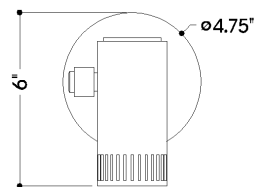

ARROW

B1306-VPT

An elevated basic inspired by retro-futurism, Arrow harkens to the days of craftsmanship-led design. This function-forward sconce features an adjustable head to allow complete control over the direction of light. Available in either a Patina Brass or Vintage Pewter finish, the nostalgic appeal of this simple spotlight endures.

FINISHES

VINTAGE PEWTER

Coastal Suitable Finish (EPM): No

DIMENSIONS

Height: 6"
Width/Diameter: 4.75"
Canopy/Backplate: 4.75"
Product Weight: 1.65lb
Extension: 6"
Top to Center: 2.5"
Canopy/Backplate Shape: Round
Sloped Ceiling Compatible: No
Living Finish: No
Uplight Only: No

Shade

ELECTRICAL

Bulb 1

Bulb Included: No
Socket: GU10
Bulb Type: MR16
Max Wattage: 9
Bulb Quantity: 1
Bulb Included: No
Wire Length: 7"
Cord Type: B & W TEFLON W/ GROUND WIRE
Gem Box Required (2"x3"): No
Dark Sky: No

SHIPPING

Carton 1: 22" x 21" x 19"
Carton 1 Weight: 3lb
Shipping Method: Ground
Country of Origin: VN

TOP

FRONT