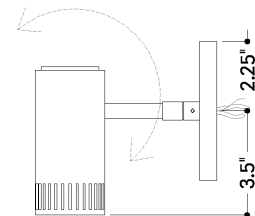

## DIMENSIONS

Height: 6"  
Width/Diameter: 4.75"  
Canopy/Backplate: 4.75"  
Product Weight: 1.65lb  
Extension: 6"  
Top to Center: 2.5"  
Canopy/Backplate Shape: Round  
Sloped Ceiling Compatible: No  
Living Finish: No  
Uplight Only: No

## SHIPPING

Carton 1: 22" x 21" x 19"  
Carton 1 Weight: 3lb  
Shipping Method: Ground  
Country of Origin: VN

TOP

FRONT

SIDE