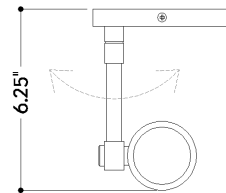

ARROW

B1306-VPT

An elevated basic inspired by retro-futurism, Arrow harkens to the days of craftsmanship-led design. This function-forward sconce features an adjustable head to allow complete control over the direction of light. Available in either a Patina Brass or Vintage Pewter finish, the nostalgic appeal of this simple spotlight endures.

FINISHES

VINTAGE PEWTER

Coastal Suitable Finish (EPM): No

DIMENSIONS

Height: 6"
Width/Diameter: 4.75"
Canopy/Backplate: 4.75"
Product Weight: 1.65lb
Extension: 6"
Top to Center: 2.5"
Canopy/Backplate Shape: Round
Sloped Ceiling Compatible: No
Living Finish: No
Uplight Only: No

Shade

ELECTRICAL

Bulb 1

Bulb Included: No
Socket: GU10
Bulb Type: MR16
Max Wattage: 9
Bulb Quantity: 1
Bulb Included: No
Wire Length: 7"
Cord Type: B & W TEFLON W/ GROUND WIRE
Gem Box Required (2"x3"): No
Dark Sky: No

SHIPPING

Carton 1: 22" x 21" x 19"
Carton 1 Weight: 3lb
Shipping Method: Ground
Country of Origin: VN

TOP