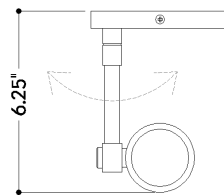

FINISHES

VINTAGE PEWTER

DIMENSIONS

Height: 6"
Width/Diameter: 4.75"
Canopy/Backplate: 4.75"
Product Weight: 1.65lb
Extension: 6"
Top to Center: 2.5"
Canopy/Backplate Shape: Round
Sloped Ceiling Compatible: No
Living Finish: No
Uplight Only: No

Shade

ELECTRICAL

Bulb 1

Bulb Included: No
Socket: GU10
Bulb Type: MR16
Max Wattage: 9
Bulb Quantity: 1
Wire Length: 7"
Cord Type: B & W TEFLON W/ GROUND WIRE
Gem Box Required (2"x3"): No
Dark Sky: No

SHIPPING

Carton 1: 20" x 16" x 15"
Carton 1 Weight: 3lb
Shipping Method: Ground
Country of Origin: VN

TOP

FRONT

SIDE