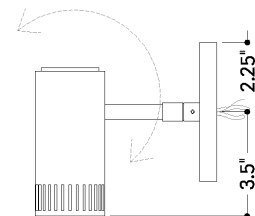

FINISHES

VINTAGE PEWTER

DIMENSIONS

Height: 6"
Width/Diameter: 4.75"
Canopy/Backplate: 4.75"
Product Weight: 1.65lb
Extension: 6"
Top to Center: 2.5"
Canopy/Backplate Shape: Round
Sloped Ceiling Compatible: No
Living Finish: No
Uplight Only: No

Shade

ELECTRICAL

Bulb 1

Bulb Included: No
Socket: GU10
Bulb Type: MR16
Max Wattage: 9
Bulb Quantity: 1
Wire Length: 7"
Cord Type: B & W TEFLON W/ GROUND WIRE
Gem Box Required (2"x3"): No
Dark Sky: No

SHIPPING

Carton 1: 20" x 16" x 15"
Carton 1 Weight: 3lb
Shipping Method: Ground
Country of Origin: VN

TOP

FRONT

SIDE