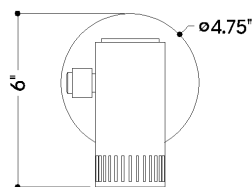

FINISHES

VINTAGE PEWTER

DIMENSIONS

Height: 6"
Width/Diameter: 4.75"
Canopy/Backplate: 4.75"
Product Weight: 1.65lb
Extension: 6"
Top to Center: 2.5"
Canopy/Backplate Shape: Round
Sloped Ceiling Compatible: No
Living Finish: No
Uplight Only: No

Shade

ELECTRICAL

Bulb 1

Bulb Included: No
Socket: GU10
Bulb Type: MR16
Max Wattage: 9
Bulb Quantity: 1
Wire Length: 7"
Cord Type: B & W TEFLON W/ GROUND WIRE
Gem Box Required (2"x3"): No
Dark Sky: No

SHIPPING

Carton 1: 20" x 16" x 15"
Carton 1 Weight: 3lb
Shipping Method: Ground
Country of Origin: VN

TOP

FRONT

SIDE