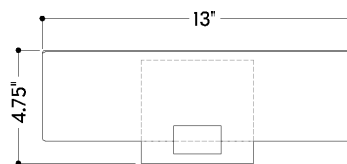

FINISHES

PATINA BRASS

DIMENSIONS

Height: 4.5"
Width/Diameter: 13"
Canopy/Backplate: 4.75"
Product Weight: 3.75lb
Extension: 6.5"
Top to Center: 2.25"
Canopy/Backplate Shape: Square
Sloped Ceiling Compatible: No
Living Finish: No
Uplight Only: No

Shade

Shade 1: {{EMPTY}}

ELECTRICAL

Bulb 1

Bulb Included: No
Socket: E26 Medium Base
Bulb Type: T10-5.5
Max Wattage: 15
Bulb Quantity: 2
Wire Length: 7"
Gem Box Required (2"x3"): No
Dark Sky: No

SHIPPING

Carton 1: 16" x 9" x 8"
Carton 1 Weight: 6lb
Shipping Method: Ground
Country of Origin: VN

TOP

FRONT

SIDE