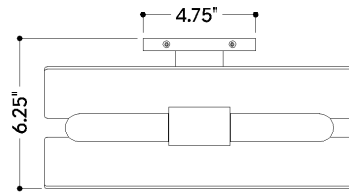

FINISHES

PATINA BRASS

Coastal Suitable Finish (EPM): No

DIMENSIONS

Height: 4.5"

Width/Diameter: 13"

Canopy/Backplate: 4.75"

Product Weight: 3.7478lb

Extension: 6.5"

Top to Center: 2.25"

Canopy/Backplate Shape: Square

Sloped Ceiling Compatible: No

Living Finish: No

Uplight Only: No

Shade

ELECTRICAL

Gem Box Required (2"x3"): No

Dark Sky: No

SHIPPING

Carton 1: 16" x 9" x 8"

Carton 1 Weight: 6lb

Shipping Method: Ground

Country of Origin: VN

TOP