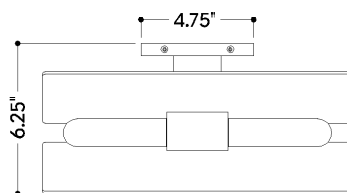

FINISHES

PATINA BRASS

DIMENSIONS

Height: 4.5"
Width/Diameter: 13"
Canopy/Backplate: 4.75"
Product Weight: 3.75lb
Extension: 6.5"
Top to Center: 2.25"
Canopy/Backplate Shape: Square
Sloped Ceiling Compatible: No
Living Finish: No
Uplight Only: No

Shade

Shade 1: {{EMPTY}}

ELECTRICAL

Bulb 1

Bulb Included: No
Socket: E26 Medium Base
Bulb Type: T10-5.5
Max Wattage: 15
Bulb Quantity: 2
Wire Length: 7"
Gem Box Required (2"x3"): No
Dark Sky: No

SHIPPING

Carton 1: 16" x 9" x 8"
Carton 1 Weight: 6lb
Shipping Method: Ground
Country of Origin: VN

TOP

FRONT

SIDE