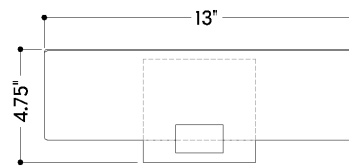

FINISHES

PATINA BRASS

Coastal Suitable Finish (EPM): No

DIMENSIONS

Height: 4.5"

Width/Diameter: 13"

Canopy/Backplate: 4.75"

Product Weight: 3.7478lb

Extension: 6.5"

Top to Center: 2.25"

Canopy/Backplate Shape: Square

Sloped Ceiling Compatible: No

Living Finish: No

Uplight Only: No

Shade

ELECTRICAL

Gem Box Required (2"x3"): No

Dark Sky: No

SHIPPING

Carton 1: 16" x 9" x 8"

Carton 1 Weight: 6lb

Shipping Method: Ground

Country of Origin: VN

TOP