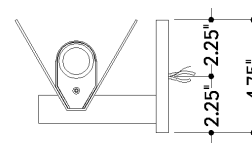

FINISHES

PATINA BRASS

DIMENSIONS

Height: 4.5"
Width/Diameter: 13"
Canopy/Backplate: 4.75"
Product Weight: 3.75lb
Extension: 6.5"
Top to Center: 2.25"
Canopy/Backplate Shape: Square
Sloped Ceiling Compatible: No
Living Finish: No
Uplight Only: No

Shade

Shade 1: {{EMPTY}}

ELECTRICAL

Bulb 1

Bulb Included: No
Socket: E26 Medium Base
Bulb Type: T10-5.5
Max Wattage: 15
Bulb Quantity: 2
Wire Length: 7"
Gem Box Required (2"x3"): No
Dark Sky: No

SHIPPING

Carton 1: 16" x 9" x 8"
Carton 1 Weight: 6lb
Shipping Method: Ground
Country of Origin: VN

TOP

FRONT

SIDE