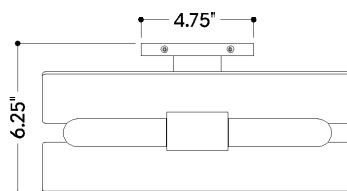

FINISHES

PATINA BRASS

DIMENSIONS

Height: 4.5"
Width/Diameter: 13"
Canopy/Backplate: 4.75"
Product Weight: 3.75lb
Extension: 6.5"
Top to Center: 2.25"
Canopy/Backplate Shape: Square
Sloped Ceiling Compatible: No
Living Finish: No
Uplight Only: No

Shade

Shade 1: {{EMPTY}}

ELECTRICAL

Bulb 1

Bulb Included: No
Socket: E26 Medium Base
Bulb Type: T10-5.5
Max Wattage: 15
Bulb Quantity: 2
Wire Length: 7"
Gem Box Required (2"x3"): No
Dark Sky: No

SHIPPING

Carton 1: 16" x 9" x 8"
Carton 1 Weight: 6lb
Shipping Method: Ground
Country of Origin: VN

TOP

FRONT

SIDE