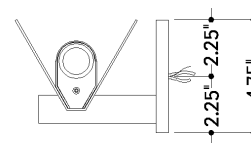

FINISHES

PATINA BRASS

DIMENSIONS

Height: 4.5"
Width/Diameter: 13"
Canopy/Backplate: 4.75"
Product Weight: 3.75lb
Extension: 6.5"
Top to Center: 2.25"
Canopy/Backplate Shape: Square
Sloped Ceiling Compatible: No
Living Finish: No
Uplight Only: No

Shade

Shade 1: {{EMPTY}}

ELECTRICAL

Bulb 1

Bulb Included: No
Socket: E26 Medium Base
Bulb Type: T10-5.5
Max Wattage: 15
Bulb Quantity: 2
Wire Length: 7"
Gem Box Required (2"x3"): No
Dark Sky: No

SHIPPING

Carton 1: 16" x 9" x 8"
Carton 1 Weight: 6lb
Shipping Method: Ground
Country of Origin: VN

TOP

FRONT

SIDE