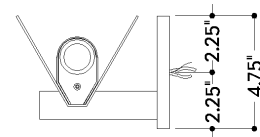

LANDER

B1605-PBR

An exploration of planar forms, the Lander sconce pushes boundaries with its avant-garde approach to shape and construction. Featuring clean lines and right angles reminiscent of an open book, the versatile Lander can be oriented either upwards or downwards. The warm Patina Brass finish enhances the overall aesthetic, adding a rustic touch to this innovative fixture.

FINISHES

PATINA BRASS

Coastal Suitable Finish (EPM): No

DIMENSIONS

Height: 4.5"

Width/Diameter: 13"

Canopy/Backplate: 4.75"

Product Weight: 3.7478lb

Extension: 6.5"

Top to Center: 2.25"

Canopy/Backplate Shape: Square

Sloped Ceiling Compatible: No

Living Finish: No

Uplight Only: No

Shade

ELECTRICAL

Bulb 1

Bulb Included: No

Socket: E26 Medium Base

Bulb Type: T10-5.5

Max Wattage: 15

Bulb Quantity: 2

Bulb Included: No

Wire Length: 7"

Gem Box Required (2"x3"): No

Dark Sky: No

SHIPPING

Carton 1: 16" x 9" x 8"

Carton 1 Weight: 6lb

Shipping Method: Ground

Country of Origin: VN

SIDE