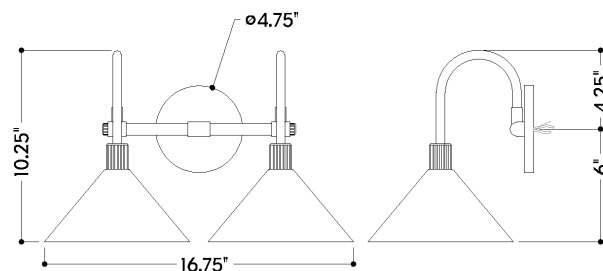

FINISHES

PATINA BRASS w/ SOFT SAND

DIMENSIONS

Height: 10.25"
Width/Diameter: 16.75"
Canopy/Backplate: 4.75"
Product Weight: 3.1lb
Extension: 9"
Top to Center: 4.25"
Canopy/Backplate Shape: Round
Sloped Ceiling Compatible: No
Living Finish: No
Uplight Only: No

Shade

Shade 1: Steel
Shade 1 Finish: Soft Sand
Shade 1 Bottom L/W: 0" / 7.75"
Shade 1 Height: 4"

ELECTRICAL

Bulb 1

Bulb Included: No
Socket: E12 Candelabra Base
Bulb Type: G16.5
Max Wattage: 10
Bulb Quantity: 2
Wire Length: 7"
Cord Type: B & W TEFLON W/ GROUND WIRE
Gem Box Required (2"x3"): No
Dark Sky: No

SHIPPING

Carton 1: 14" x 13" x 10"
Carton 1 Weight: 6lb
Shipping Method: Ground
Country of Origin: VN

TOP

FRONT

SIDE