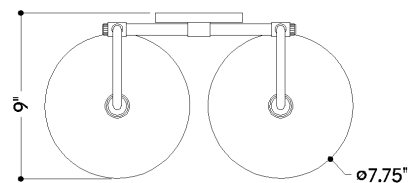

FINISHES

PATINA BRASS w/ SOFT SAND

DIMENSIONS

Height: 10.25"
Width/Diameter: 16.75"
Canopy/Backplate: 4.75"
Product Weight: 3.1lb
Extension: 9"
Top to Center: 4.25"
Canopy/Backplate Shape: Round
Sloped Ceiling Compatible: No
Living Finish: No
Uplight Only: No

Shade

Shade 1: Steel
Shade 1 Finish: Soft Sand
Shade 1 Bottom L/W: 0" / 7.75"
Shade 1 Height: 4"

ELECTRICAL

Bulb 1

Bulb Included: No
Socket: E12 Candelabra Base
Bulb Type: G16.5
Max Wattage: 10
Bulb Quantity: 2
Wire Length: 7"
Cord Type: B & W TEFLON W/ GROUND WIRE
Gem Box Required (2"x3"): No
Dark Sky: No

SHIPPING

Carton 1: 14" x 13" x 10"
Carton 1 Weight: 6lb
Shipping Method: Ground
Country of Origin: VN

TOP

FRONT

SIDE