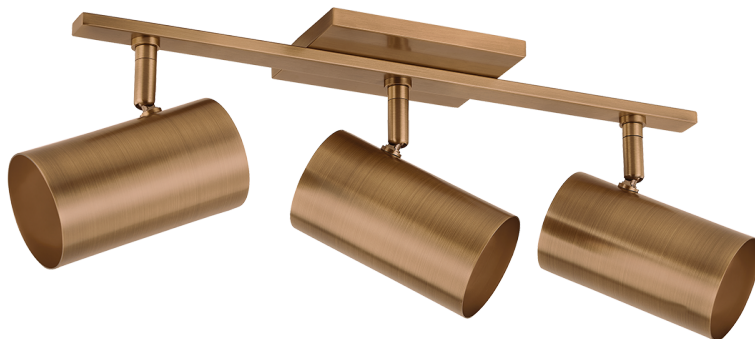

RUEBEN

B1907-PBR

A sleek track light with a modern edge, Rueben is designed for a modern bathroom. Befitting mid-century style homes, the industrial-inspired silhouette incorporates right angles and conical shades. Articulating heads allow for precise directional positioning as needed. Rueben comes with 2 or 3 lights and a choice between Patina Brass and Bronze finishes.

FINISHES

PATINA BRASS

DIMENSIONS

Height: 6.25"

Width/Diameter: 19"

Canopy/Backplate: 6"

Product Weight: 4lb

Extension: 6.25"

Top to Center: 2.25"

Canopy/Backplate Shape: Rectangle

Sloped Ceiling Compatible: No

Living Finish: No

Uplight Only: No

Shade

Shade 1: Steel

Shade 1 Finish: Patina Brass

Shade 1 Top Width: 3.25"

Shade 1 Height: 5.5"

ELECTRICAL

Bulb 1

Bulb Included: No

Socket: E26 Medium Base

Bulb Type: PAR 20

Max Wattage: 15