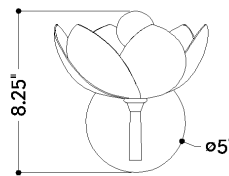

FINISHES

GESSO WHITE

DIMENSIONS

Height: 8.25"
Width/Diameter: 8"
Canopy/Backplate: 5.25"
Product Weight: 2.2lb
Extension: 8.5"
Top to Center: 5.75"
Canopy/Backplate Shape: Round
Sloped Ceiling Compatible: No
Living Finish: No
Uplight Only: No

Shade

ELECTRICAL

Bulb 1

Bulb Included: No
Socket: E12 Candelabra Base
Bulb Type: G16.5
Max Wattage: 10
Bulb Quantity: 1
Wire Length: 7"
Cord Type: B & W TEFLON W/ GROUND WIRE
Gem Box Required (2"x3"): No
Dark Sky: No

SHIPPING

Carton 1: 12" x 12" x 13"
Carton 1 Weight: 5lb
Shipping Method: Ground
Country of Origin: PH

TOP

FRONT

SIDE