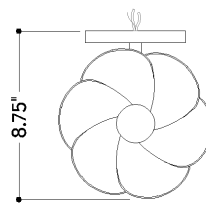

FINISHES

GESSO WHITE

DIMENSIONS

Height: 8.25"
Width/Diameter: 8"
Canopy/Backplate: 5.25"
Product Weight: 2.2lb
Extension: 8.5"
Top to Center: 5.75"
Canopy/Backplate Shape: Round
Sloped Ceiling Compatible: No
Living Finish: No
Uplight Only: No

Shade

ELECTRICAL

Bulb 1

Bulb Included: No
Socket: E12 Candelabra Base
Bulb Type: G16.5
Max Wattage: 10
Bulb Quantity: 1
Wire Length: 7"
Cord Type: B & W TEFLON W/ GROUND WIRE
Gem Box Required (2"x3"): No
Dark Sky: No

SHIPPING

Carton 1: 12" x 12" x 13"
Carton 1 Weight: 5lb
Shipping Method: Ground
Country of Origin: PH

TOP

FRONT

SIDE