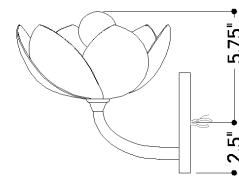

FINISHES

GESSO WHITE

DIMENSIONS

Height: 8.25"
Width/Diameter: 8"
Canopy/Backplate: 5.25"
Product Weight: 2.2lb
Extension: 8.5"
Top to Center: 5.75"
Canopy/Backplate Shape: Round
Sloped Ceiling Compatible: No
Living Finish: No
Uplight Only: No

Shade

ELECTRICAL

Bulb 1

Bulb Included: No
Socket: E12 Candelabra Base
Bulb Type: G16.5
Max Wattage: 10
Bulb Quantity: 1
Wire Length: 7"
Cord Type: B & W TEFLON W/ GROUND WIRE
Gem Box Required (2"x3"): No
Dark Sky: No

SHIPPING

Carton 1: 12" x 12" x 13"
Carton 1 Weight: 5lb
Shipping Method: Ground
Country of Origin: PH

TOP

FRONT

SIDE