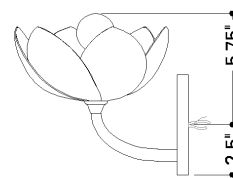

FINISHES

VINTAGE GOLD LEAF

DIMENSIONS

Height: 8.25"
Width/Diameter: 8"
Canopy/Backplate: 5.25"
Product Weight: 2.2lb
Extension: 8.5"
Top to Center: 5.75"
Canopy/Backplate Shape: Round
Sloped Ceiling Compatible: No
Living Finish: No
Uplight Only: No

Shade

ELECTRICAL

Bulb 1

Bulb Included: No
Socket: E12 Candelabra Base
Bulb Type: G16.5
Max Wattage: 10
Bulb Quantity: 1
Wire Length: 7"
Cord Type: B & W TEFLON W/ GROUND WIRE
Gem Box Required (2"x3"): No
Dark Sky: No

SHIPPING

Carton 1: 12" x 12" x 13"
Carton 1 Weight: 5lb
Shipping Method: Ground
Country of Origin: PH

TOP

FRONT

SIDE