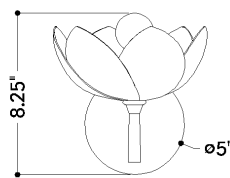

FINISHES

VINTAGE GOLD LEAF

DIMENSIONS

Height: 8.25"
Width/Diameter: 8"
Canopy/Backplate: 5.25"
Product Weight: 2.2lb
Extension: 8.5"
Top to Center: 5.75"
Canopy/Backplate Shape: Round
Sloped Ceiling Compatible: No
Living Finish: No
Uplight Only: No

Shade

ELECTRICAL

Bulb 1

Bulb Included: No
Socket: E12 Candelabra Base
Bulb Type: G16.5
Max Wattage: 10
Bulb Quantity: 1
Wire Length: 7"
Cord Type: B & W TEFLON W/ GROUND WIRE
Gem Box Required (2"x3"): No
Dark Sky: No

SHIPPING

Carton 1: 12" x 12" x 13"
Carton 1 Weight: 5lb
Shipping Method: Ground
Country of Origin: PH

TOP

FRONT

SIDE