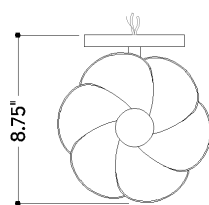

FINISHES

VINTAGE GOLD LEAF

DIMENSIONS

Height: 8.25"
Width/Diameter: 8"
Canopy/Backplate: 5.25"
Product Weight: 2.2lb
Extension: 8.5"
Top to Center: 5.75"
Canopy/Backplate Shape: Round
Sloped Ceiling Compatible: No
Living Finish: No
Uplight Only: No

Shade

ELECTRICAL

Bulb 1

Bulb Included: No
Socket: E12 Candelabra Base
Bulb Type: G16.5
Max Wattage: 10
Bulb Quantity: 1
Wire Length: 7"
Cord Type: B & W TEFLON W/ GROUND WIRE
Gem Box Required (2"x3"): No
Dark Sky: No

SHIPPING

Carton 1: 12" x 12" x 13"
Carton 1 Weight: 5lb
Shipping Method: Ground
Country of Origin: PH

TOP

FRONT

SIDE