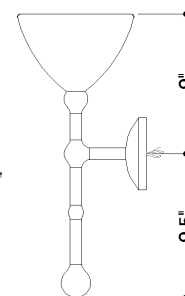

FINISHES

BLACK PATINA GOLD

Coastal Suitable Finish (EPM): No

DIMENSIONS

Height: 18.5"

Width/Diameter: 7.75"

Canopy/Backplate: 4.75"

Product Weight: 4.4lb

Bulb 1

Bulb Included: No

Socket: E26 Medium Base

Bulb Type: A15

Max Wattage: 10

Bulb Quantity: 1

Wire Length: 7"

Cord Type: B & W TEFLON W/ GROUND WIRE

Gem Box Required (2"x3"): No

Dark Sky: No

SHIPPING

Carton 1: 22" x 12" x 12"

Carton 1 Weight: 9lb

Shipping Method: Ground

Country of Origin: PH

FRONT

SIDE