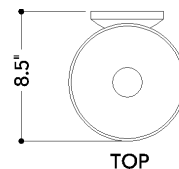

FINISHES

BLACK PATINA GOLD

Coastal Suitable Finish (EPM): No

DIMENSIONS

Height: 18.5"

Width/Diameter: 7.75"

Canopy/Backplate: 4.75"

Product Weight: 4.4lb

Extension: 8.5"

Top to Center: 9"

Canopy/Backplate Shape: Round

Sloped Ceiling Compatible: No

Living Finish: No

Uplight Only: Yes

Shade

ELECTRICAL

Gem Box Required (2"x3"): No

Dark Sky: No

SHIPPING

Carton 1: 22" x 12" x 12"

Carton 1 Weight: 9lb

Shipping Method: Ground

Country of Origin: PH

FRONT