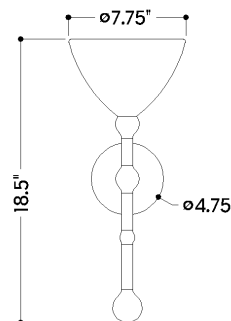

FINISHES

BLACK PATINA GOLD

Coastal Suitable Finish (EPM): No

DIMENSIONS

Height: 18.5"

Width/Diameter: 7.75"

Canopy/Backplate: 4.75"

Product Weight: 4.4lb

Extension: 8.5"

Top to Center: 9"

Canopy/Backplate Shape: Round

Sloped Ceiling Compatible: No

Living Finish: No

Uplight Only: Yes

Shade

ELECTRICAL

Gem Box Required (2"x3"): No

Dark Sky: No

SHIPPING

Carton 1: 22" x 12" x 12"

Carton 1 Weight: 9lb

Shipping Method: Ground

Country of Origin: PH

FRONT

SIDE