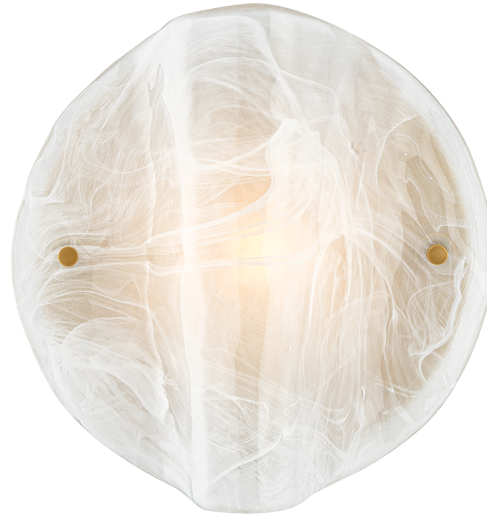

# DALE

B2410-PBR

Like a wisp of smoke caught in glass, the Dale sconce finds movement in stillness. Swirls of milky white traverse the translucent Remolino Bianco glass, which has been inside-etched for added texture. The gently slumped form curves inward, creating sculptural depth around the light source, while two Patina Brass pins secure the shade. Easily doubling as wall art, Dale is both highly atmospheric and functional.

### PATINA BRASS

## DIMENSIONS

Height: 9.5"  
Width/Diameter: 9.5"  
Length: 4"  
Canopy/Backplate: 8.5"  
Product Weight: 4lb  
Extension: 4"  
Top to Center: 4.75"  
Canopy/Backplate Shape: Round  
Sloped Ceiling Compatible: No  
Living Finish: No  
Uplight Only: No

## Shade

Shade 1: Glass  
Shade 1 Finish: Remolino Bianco  
Shade 1 Top Length: 3"  
Shade 1 Top Width: 9.5"  
Shade 1 Bottom L/W: 0" / 9.5"  
Shade 1 Height: 9.5"