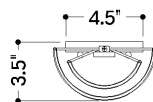

SELDON

B2420-VGL

FINISHES

VINTAGE GOLD LEAF

DIMENSIONS / SPECS

Height: 19.5"
Width/Diameter: 6"
Canopy/Backplate: 4.5"
Product Weight: 2.2lb
Extension: 3.75"
Top to Center: 9.75"
Canopy/Backplate Shape: Rectangle
Sloped Ceiling Compatible: No
Living Finish: No
Uplight Only: No

Shade 1: Natural Woven
Shade 1 Finish: Saguran
Shade 1 Top Width: 4.5"
Shade 1 Height: 19.5"
Shade 2: Natural Woven
Shade 2 Finish: Saguran
Shade 2 Top Length: 3"
Shade 2 Top Width: 6"
Shade 2 Height: 16"

ELECTRICAL

Bulb 1

Bulb Included: N/A
Socket: Integrated LED
Bulb Type: LED
Max Wattage: 12
Bulb Quantity: 1
Wire Length: 7"
Cord Type: B & W TEFLON W/ GROUND WIRE
Dimmer Type: ELV, TRIAC
Gem Box Required (2"x3"): No
Dark Sky: No
CRI: 90
Color Temp.: 2700k
Lumens: 325
Title 24: No
Field Serviceable: No

SHIPPING

Carton 1: 24" x 10" x 8"
Carton 1 Weight: 5lb
Shipping Method: Ground
Country of Origin: PH

TOP