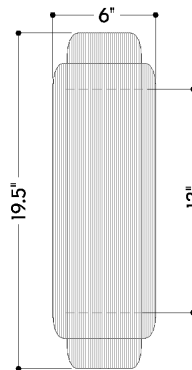

## DIMENSIONS / SPECS

Height: 19.5"  
Width/Diameter: 6"  
Canopy/Backplate: 4.5"  
Product Weight: 2.2lb  
Extension: 3.75"  
Top to Center: 9.75"  
Canopy/Backplate Shape: Rectangle  
Sloped Ceiling Compatible: No  
Living Finish: No  
Uplight Only: No

Shade 1: Natural Woven  
Shade 1 Finish: Saguran  
Shade 1 Top Width: 4.5"  
Shade 1 Height: 19.5"  
Shade 2: Natural Woven  
Shade 2 Finish: Saguran  
Shade 2 Top Length: 3"  
Shade 2 Top Width: 6"  
Shade 2 Height: 16"

### Bulb 1

Bulb Included: N/A  
Socket: Integrated LED  
Bulb Type: LED  
Max Wattage: 12  
Bulb Quantity: 1  
Wire Length: 7"  
Cord Type: B & W TEFLON W/ GROUND WIRE  
Dimmer Type: ELV, TRIAC  
Gem Box Required (2"x3"): No  
Dark Sky: No  
CRI: 90  
Color Temp.: 2700k  
Lumens: 325  
Title 24: No  
Field Serviceable: No

## SHIPPING

Carton 1: 24" x 10" x 8"  
Carton 1 Weight: 5lb  
Shipping Method: Ground  
Country of Origin: PH

TOP

FRONT

SIDE