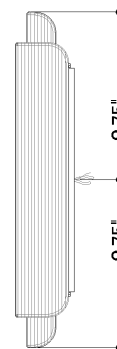

# SELDON

B2420-VGL

## DIMENSIONS / SPECS

Height: 19.5"  
Width/Diameter: 6"  
Canopy/Backplate: 4.5"  
Product Weight: 2.2lb  
Extension: 3.75"  
Top to Center: 9.75"  
Canopy/Backplate Shape: Rectangle  
Sloped Ceiling Compatible: No  
Living Finish: No  
Uplight Only: No

Shade 1: Natural Woven  
Shade 1 Finish: Saguran  
Shade 1 Top Width: 4.5"  
Shade 1 Height: 19.5"  
Shade 2: Natural Woven  
Shade 2 Finish: Saguran  
Shade 2 Top Length: 3"  
Shade 2 Top Width: 6"  
Shade 2 Height: 16"

## SHIPPING

Carton 1: 24" x 10" x 8"  
Carton 1 Weight: 5lb  
Shipping Method: Ground  
Country of Origin: PH

TOP

FRONT

SIDE