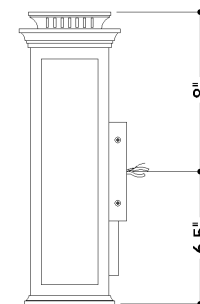

FINISHES

FORGED IRON

Coastal Suitable Finish (EPM): No

DIMENSIONS / SPECS

Height: 14.5"
Width/Diameter: 7"
Canopy/Backplate: 5"
Product Weight: 4.84lb
Extension: 5.25"
Top to Center: 8"
Canopy/Backplate Shape: Square
Sloped Ceiling Compatible: No
Living Finish: No
Uplight Only: Yes

Shade 1: Glass
Shade 1 Finish: Clear
Shade 1 Top Width: 3.25"
Shade 1 Bottom L/W: 0" / 3.25"
Shade 1 Height: 12.25"
Shade 2: Glass
Shade 2 Finish: Clear
Shade 2 Top Width: 5.25"
Shade 2 Bottom L/W: 0" / 5.25"
Shade 2 Height: 12.25"

ELECTRICAL

Bulb 1

Bulb Included: No
Socket: E12 Candelabra Base
Bulb Type: B11
Max Wattage: 18
Bulb Quantity: 1
Wire Length: 7"
Gem Box Required (2"x3"): No
Dark Sky: No

SHIPPING

Carton 1: 18" x 11" x 11"
Carton 1 Weight: 6lb
Shipping Method: Ground
Country of Origin: VN

TOP

FRONT

SIDE