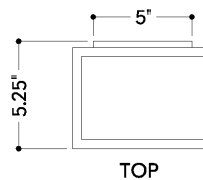

FINISHES

FORGED IRON

Coastal Suitable Finish (EPM): No

DIMENSIONS / SPECS

Height: 14.5"
Width/Diameter: 7"
Canopy/Backplate: 5"
Product Weight: 4.84lb
Extension: 5.25"
Top to Center: 8"
Canopy/Backplate Shape: Square
Sloped Ceiling Compatible: No
Living Finish: No
Uplight Only: Yes

Shade 1: Glass
Shade 1 Finish: Clear
Shade 1 Top Width: 3.25"
Shade 1 Bottom L/W: 0" / 3.25"
Shade 1 Height: 12.25"
Shade 2: Glass
Shade 2 Finish: Clear
Shade 2 Top Width: 5.25"
Shade 2 Bottom L/W: 0" / 5.25"
Shade 2 Height: 12.25"

ELECTRICAL

Bulb 1

Bulb Included: No
Socket: E12 Candelabra Base
Bulb Type: B11
Max Wattage: 18
Bulb Quantity: 1
Wire Length: 7"
Gem Box Required (2"x3"): No
Dark Sky: No

SHIPPING

Carton 1: 18" x 11" x 11"
Carton 1 Weight: 6lb
Shipping Method: Ground
Country of Origin: VN

TOP

FRONT

SIDE