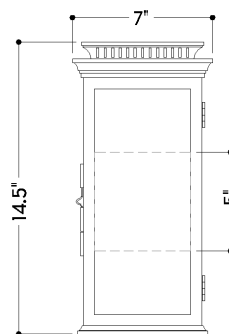

FINISHES

FORGED IRON

Coastal Suitable Finish (EPM): No

DIMENSIONS / SPECS

Height: 14.5"
Width/Diameter: 7"
Canopy/Backplate: 5"
Product Weight: 4.84lb
Extension: 5.25"
Top to Center: 8"
Canopy/Backplate Shape: Square
Sloped Ceiling Compatible: No
Living Finish: No
Uplight Only: Yes

Shade 1: Glass
Shade 1 Finish: Clear
Shade 1 Top Width: 3.25"
Shade 1 Bottom L/W: 0" / 3.25"
Shade 1 Height: 12.25"
Shade 2: Glass
Shade 2 Finish: Clear
Shade 2 Top Width: 5.25"
Shade 2 Bottom L/W: 0" / 5.25"
Shade 2 Height: 12.25"

ELECTRICAL

Bulb 1

Bulb Included: No
Socket: E12 Candelabra Base
Bulb Type: B11
Max Wattage: 18
Bulb Quantity: 1
Wire Length: 7"
Gem Box Required (2"x3"): No
Dark Sky: No

SHIPPING

Carton 1: 18" x 11" x 11"
Carton 1 Weight: 6lb
Shipping Method: Ground
Country of Origin: VN

TOP

FRONT

SIDE