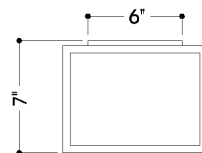

## DIMENSIONS / SPECS

Height: 19.75"

Width/Diameter: 9"

Canopy/Backplate: 6"

Product Weight: 8.2lb

Extension: 7"

Top to Center: 10.75"

Canopy/Backplate Shape: Square

## SHIPPING

Carton 1: 22" x 11" x 11"

Carton 1 Weight: 10lb

Shipping Method: Ground

Country of Origin: VN

TOP

FRONT

SIDE