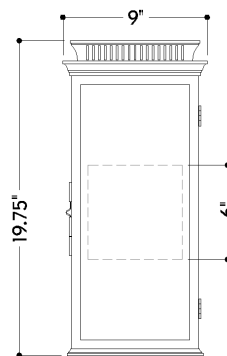

## DIMENSIONS / SPECS

Height: 19.75"

Width/Diameter: 9"

Canopy/Backplate: 6"

Product Weight: 8.2lb

Extension: 7"

Top to Center: 10.75"

Canopy/Backplate Shape: Square

Shade 2: Glass

Shade 2 Finish: Clear

Shade 2 Top Width: 7.75"

Shade 2 Bottom L/W: 0" / 7.75"

Shade 2 Height: 16.75"

## SHIPPING

Carton 1: 22" x 11" x 11"

Carton 1 Weight: 10lb

Shipping Method: Ground

Country of Origin: VN

TOP

FRONT

SIDE