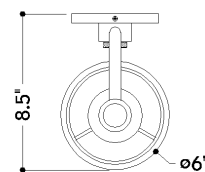

FINISHES

VINTAGE PEWTER

DIMENSIONS

Height: 15.25"
Width/Diameter: 6"
Canopy/Backplate: 4.75"
Product Weight: 2.2lb
Extension: 8.5"
Top to Center: 13.25"
Canopy/Backplate Shape: Round
Sloped Ceiling Compatible: No
Living Finish: No
Uplight Only: Yes

Shade

Shade 1: Textile
Shade 1 Finish: Off White Linen
Shade 1 Top Width: 5.25"
Shade 1 Bottom L/W: 0" / 6"
Shade 1 Height: 7"

ELECTRICAL

Bulb 1

Bulb Included: No
Socket: E26 Medium Base
Bulb Type: A19
Max Wattage: 15
Bulb Quantity: 1
Wire Length: 7"
Cord Type: B & W TEFLON W/ GROUND WIRE
Switch Type: ON/OFF SWITCH ON FIXTURE
Gem Box Required (2"x3"): No
Dark Sky: No

SHIPPING

Carton 1: 20" x 12" x 10"
Carton 1 Weight: 7lb
Shipping Method: Ground
Country of Origin: VN

TOP