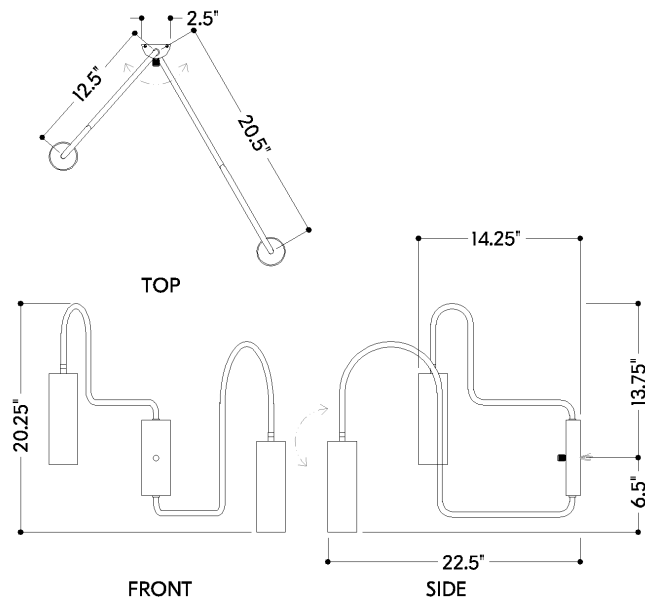

FINISHES

BRONZE

DIMENSIONS / SPECS

Height: 20.25"

Width/Diameter: 21"

Canopy/Backplate: 2.5"

Product Weight: 6lb

Extension: 22.5"

Top to Center: 13.75"

Canopy/Backplate Shape: Rectangle

Sloped Ceiling Compatible: No

Living Finish: No

Uplight Only: Yes

Min Extension: 3"

Max Extension: 28"

ELECTRICAL

Bulb 1

Bulb Included: No

Socket: E26 Medium Base

Bulb Type: R16 LED

Max Wattage: 15

Bulb Quantity: 2

Wire Length: 7"

Cord Type: B & W TEFLON W/ GROUND WIRE

Switch Type: ON/OFF SWITCH ON FIXTURE

Gem Box Required (2"x3"): Yes

Dark Sky: No

SHIPPING

Carton 1: 26" x 24" x 7"

Carton 1 Weight: 10lb

Shipping Method: Ground

Country of Origin: VN