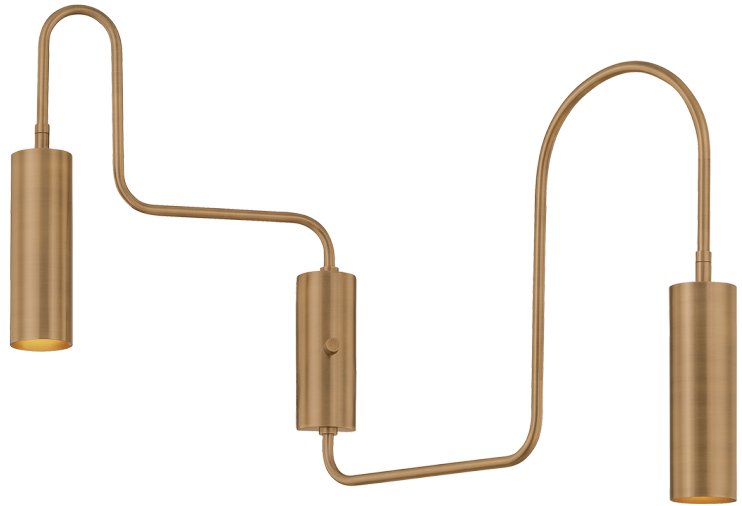

# LARK

B3220-PBR

The Lark sconce exists at the intersection of modern and playful, eye-catching and functional. It establishes its own graphic vernacular with rotating arms bent into arcs and right angles. The two large cylindrical heads can be positioned to direct light as needed. Available in Patina Brass or Bronze finishes, Lark brings character to any space.

## DIMENSIONS / SPECS

Height: 20.25"

Width/Diameter: 21"

Canopy/Backplate: 2.5"

Product Weight: 9.68lb

Extension: 22.5"

Top to Center: 13.75"

Canopy/Backplate Shape: Rectangle

### Bulb 1

Bulb Included: No

Socket: E26 Medium Base

Bulb Type: R16 LED

Max Wattage: 15

Bulb Quantity: 2

Wire Length: 7"

Cord Type: B & W TEFLON W/ GROUND WIRE

Switch Type: ON/OFF SWITCH ON FIXTURE

Gem Box Required (2"x3"): Yes

Dark Sky: No