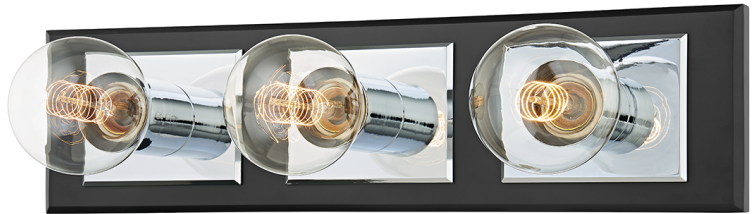

## FINISHES

POLISHED CHROME w/ SOFT BLACK

## DIMENSIONS / SPECS

Height: 4.75"  
Width/Diameter: 17.75"  
Product Weight: 4lb  
Extension: 6.5"  
Top to Center: 9"  
Canopy/Backplate Shape: Rectangular  
Sloped Ceiling Compatible: No  
Living Finish: No  
Uplight Only: No

## ELECTRICAL

Bulb 1  
Bulb Included: No  
Socket: E26 Medium Base  
Max Wattage: 60  
Bulb Quantity: 3  
Wire Length: 7"  
Gem Box Required (2"x3"): No  
Dark Sky: No