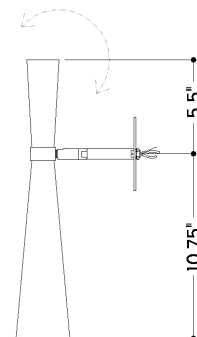

FINISHES

BRONZE

DIMENSIONS

Height: 16.25"
Width/Diameter: 3.25"
Canopy/Backplate: 4.25"
Product Weight: 2.05lb
Extension: 7"
Top to Center: 5.5"
Canopy/Backplate Shape: Round
Sloped Ceiling Compatible: No
Living Finish: No
Uplight Only: No

Shade

ELECTRICAL

Bulb 1

Bulb Included: No
Socket: E26 Medium Base
Bulb Type: R20 LED
Max Wattage: 15
Bulb Quantity: 1
Wire Length: 7"
Cord Type: B & W TEFLON W/ GROUND WIRE
Gem Box Required (2"x3"): No
Dark Sky: No

SHIPPING

Carton 1: 48" x 24" x 15"
Carton 1 Weight: 3lb
Shipping Method: Ground
Country of Origin: VN

FRONT

SIDE