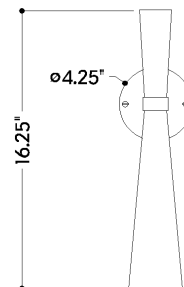

FINISHES

BRONZE

DIMENSIONS

Height: 16.25"
Width/Diameter: 3.25"
Canopy/Backplate: 4.25"
Product Weight: 2.05lb
Extension: 7"
Top to Center: 5.5"
Canopy/Backplate Shape: Round
Sloped Ceiling Compatible: No
Living Finish: No
Uplight Only: No

Shade

ELECTRICAL

Bulb 1

Bulb Included: No
Socket: E26 Medium Base
Bulb Type: R20 LED
Max Wattage: 15
Bulb Quantity: 1
Wire Length: 7"
Cord Type: B & W TEFLON W/ GROUND WIRE
Gem Box Required (2"x3"): No
Dark Sky: No

SHIPPING

Carton 1: 48" x 24" x 15"
Carton 1 Weight: 3lb
Shipping Method: Ground
Country of Origin: VN

FRONT

SIDE