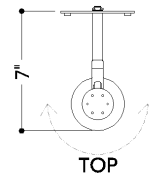

DIETER

B4116-BRZ

Resembling a vintage telescope, Dieter creates a concentrated spotlight. This elongated sconce pivots for maximum functionality, allowing you to direct light at artwork or illuminate a bedside. The all-over Bronze finish is classic and timeless, balancing the sleek, modern silhouette of this do-it-all fixture.

FINISHES

BRONZE

DIMENSIONS

Height: 16.25"
Width/Diameter: 3.25"
Canopy/Backplate: 4.25"
Product Weight: 2.05lb
Extension: 7"
Top to Center: 5.5"
Canopy/Backplate Shape: Round
Sloped Ceiling Compatible: No
Living Finish: No
Uplight Only: No

Shade

ELECTRICAL

Bulb 1

Bulb Included: No
Socket: E26 Medium Base
Bulb Type: R20 LED
Max Wattage: 15
Bulb Quantity: 1
Wire Length: 7"
Cord Type: B & W TEFLON W/ GROUND WIRE
Gem Box Required (2"x3"): No
Dark Sky: No

SHIPPING

Carton 1: 48" x 24" x 15"
Carton 1 Weight: 3lb
Shipping Method: Ground
Country of Origin: VN

FRONT