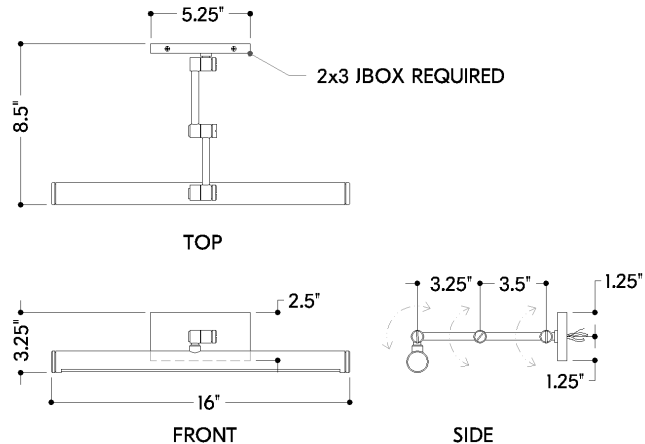

# ISAAC

B4203-PBR

The industrial-inspired Isaac features an elongated, tubular head and thoughtfully designed hardware details. With integrated LED and three pivot points, this picture light ensures both high efficiency and adjustability. The slim silhouette enhances a space without distracting from your artwork. Isaac is available in two sizes and two finishes, Patina Brass and Bronze.

## DIMENSIONS

Height: 3.25"

Width/Diameter: 16"

Canopy/Backplate: 5.5"

Product Weight: 2.2lb

Extension: 8.5"

Top to Center: 1.25"

Canopy/Backplate Shape: Rectangle

### Bulb 1

Bulb Included: N/A

Socket: Integrated LED

Bulb Type: LED

Max Wattage: 10

Bulb Quantity: 1

Wire Length: 7"

Cord Type: B & W TEFLON W/ GROUND WIRE

## SHIPPING

Carton 1: 20" x 12" x 7"

Carton 1 Weight: 4lb

Shipping Method: Ground

Country of Origin: VN