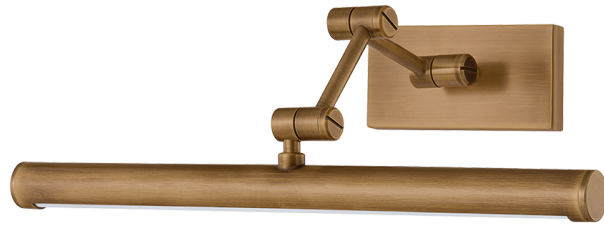

ISAAC

B4203-PBR

The industrial-inspired Isaac features an elongated, tubular head and thoughtfully designed hardware details. With integrated LED and three pivot points, this picture light ensures both high efficiency and adjustability. The slim silhouette enhances a space without distracting from your artwork. Isaac is available in two sizes and two finishes, Patina Brass and Bronze.

FINISHES

PATINA BRASS

Coastal Suitable Finish (EPM): No

DIMENSIONS

Height: 3.25"

Width/Diameter: 16"

Canopy/Backplate: 5.5"

Product Weight: 2.2lb

Extension: 8.5"

Top to Center: 1.25"

Canopy/Backplate Shape: Rectangle

Sloped Ceiling Compatible: No

Living Finish: No

Uplight Only: Yes

Shade

ELECTRICAL

Bulb 1

Bulb Included: N/A

Socket: Integrated LED

Bulb Type: LED

Max Wattage: 10

Bulb Quantity: 1

Wire Length: 7"

Cord Type: B & W TEFLON W/ GROUND WIRE

Dimmer Type: ELV, TRIAC

Gem Box Required (2"x3"): Yes

Dark Sky: No

CRI: 90

Color Temp.: 2700k

Lumens: 250

Title 24: No

Field Serviceable: No