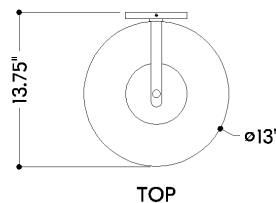

FINISHES

PATINA BRASS

Coastal Suitable Finish (EPM): No

DIMENSIONS

Height: 18.25"
Width/Diameter: 13"
Canopy/Backplate: 5.5"
Product Weight: 5.5lb
Extension: 13.75"
Top to Center: 2.75"
Canopy/Backplate Shape: Round
Sloped Ceiling Compatible: No
Living Finish: Yes
Uplight Only: Yes

Shade

Shade 1: Glass
Shade 1 Finish: Clear Inside Etched
Shade 1 Top Width: 3.5"
Shade 1 Height: 13.25"
Shade 2: Glass
Shade 2 Finish: Clear
Shade 2 Top Width: 13"
Shade 2 Height: 13.25"

ELECTRICAL

Bulb 1

Bulb Included: No
Socket: E26 Medium Base
Bulb Type: T10-9
Max Wattage: 15
Bulb Quantity: 1
Wire Length: 7"
Cord Type: B & W TEFLON W/ GROUND WIRE
Gem Box Required (2"x3"): No
Dark Sky: No

SHIPPING

Carton 1: 17" x 17" x 21"
Carton 1 Weight: 10lb
Shipping Method: Ground
Country of Origin: VN