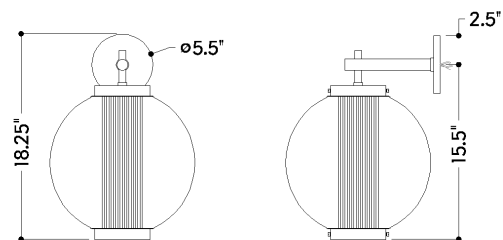

TOP

FRONT

SIDE