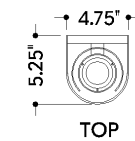

OSSIAN

B6428-BRZ

An industrial-modern sconce with graphic appeal, Ossian combines smooth curves and an allover Bronze materiality to create an edgy exterior staple. Its tubular shape creates a unique C-shaped channel that is intersected by a wide belt at the center, concealing the light source. As the channel fills with light, this graphic sconce casts an ambient glow around an outside area.

FINISHES

BRONZE

Coastal Suitable Finish (EPM): No

DIMENSIONS / SPECS

Height: 28"

Width/Diameter: 4.75"

Canopy/Backplate: 4.75"

Product Weight: 3.87lb

Extension: 5.25"

Top to Center: 14"

Canopy/Backplate Shape: Rectangle

Sloped Ceiling Compatible: No

Living Finish: No

Uplight Only: Yes

Shade 1: Acrylic

Shade 1 Finish: Clear Etched

Shade 1 Top Width: 2.75"

Shade 1 Height: 0.75"

ELECTRICAL

Bulb 1

Bulb Included: N/A

Socket: Integrated LED

Max Wattage: 17

Bulb Quantity: 1

Wire Length: 7"

Cord Type: B & W TEFLON W/ GROUND WIRE

Dimmer Type: ELV, TRIAC

Gem Box Required (2"x3"): No

Dark Sky: No

CRI: 90

Color Temp.: 3000k

Lumens: 150

Title 24: No

Field Serviceable: No

SHIPPING

Carton 1: 32" x 8" x 8"

Carton 1 Weight: 6lb

Shipping Method: Ground

Country of Origin: TH

FRONT