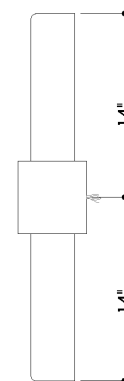

## DIMENSIONS / SPECS

Height: 28"

Width/Diameter: 4.75"

Canopy/Backplate: 4.75"

Product Weight: 3.87lb

Extension: 5.25"

Top to Center: 14"

Canopy/Backplate Shape: Rectangle

## SHIPPING

Carton 1: 32" x 8" x 8"

Carton 1 Weight: 6lb

Shipping Method: Ground

Country of Origin: TH

FRONT

SIDE