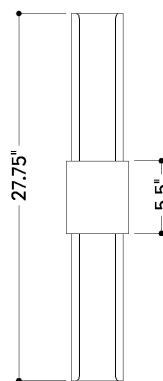

OSSIAN

B6428-BRZ

An industrial-modern sconce with graphic appeal, Ossian combines smooth curves and an allover Bronze materiality to create an edgy exterior staple. Its tubular shape creates a unique C-shaped channel that is intersected by a wide belt at the center, concealing the light source. As the channel fills with light, this graphic sconce casts an ambient glow around an outside area.

FINISHES

BRONZE

Coastal Suitable Finish (EPM): No

DIMENSIONS / SPECS

Height: 28"

Width/Diameter: 4.75"

Canopy/Backplate: 4.75"

Product Weight: 3.87lb

Extension: 5.25"

Top to Center: 14"

Canopy/Backplate Shape: Rectangle

Sloped Ceiling Compatible: No

Living Finish: No

Uplight Only: Yes

Shade 1: Acrylic

Shade 1 Finish: Clear Etched

Shade 1 Top Width: 2.75"

Shade 1 Height: 0.75"

ELECTRICAL

Bulb 1

Bulb Included: N/A

Socket: Integrated LED

Max Wattage: 17

Bulb Quantity: 1

Wire Length: 7"

Cord Type: B & W TEFLON W/ GROUND WIRE

Dimmer Type: ELV, TRIAC

Gem Box Required (2"x3"): No

Dark Sky: No

CRI: 90

Color Temp.: 3000k

Lumens: 150

Title 24: No

Field Serviceable: No

SHIPPING

Carton 1: 32" x 8" x 8"

Carton 1 Weight: 6lb

Shipping Method: Ground

Country of Origin: TH

FRONT