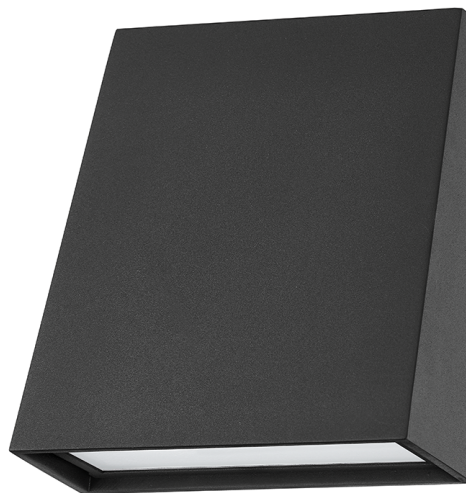

ROY

B6507-TBK

Angling from the wall adds depth and functionality to the straightforward, rectangular silhouette of this outdoor wall sconce. The sleek and architectural design features an etched "spread" lens that evenly distributes light from the LED bulb. Available in a Texture Black or Texture Bronze in two sizes, this exterior fixture feels very of-the-moment and will instantly elevate any exterior space.

FINISHES

TEXTURE BLACK (TBK)

DIMENSIONS

Height: 7"

Width/Diameter: 6.25"

Canopy/Backplate: 0"

Hanging Type:

Product Weight: 1.9lb

GLASS

Attachment:

Glass 1: Glass

Glass 2:

LAMPING

Bulb 1

Bulb Included: N/A

Socket: Integrated LED