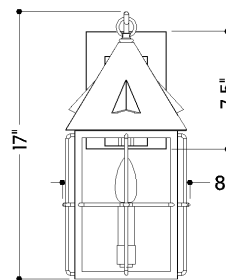

TOBY

B6617-PBR/GRA

Inspired by a Cape Cod post lantern, this updated heritage sconce blends classic design features with contemporary mixed metal finishes. The Graphite frame is complemented by warm Patina Brass details, including the loop that suspends the fixture. A single cream candle lends a sense of nostalgia, welcoming you home on a dark night. Available in two sizes, Toby is particularly well-suited to coastal and cottage homes.

FINISHES

PATINA BRASS w/ GRAPHITE

Coastal Suitable Finish (EPM): No

DIMENSIONS / SPECS

Height: 17"

Width/Diameter: 8"

Canopy/Backplate: 5"

Product Weight: 7lb

Extension: 9.25"

Top to Center: 5"

Canopy/Backplate Shape: Rectangle

Sloped Ceiling Compatible: No

Living Finish: No

Uplight Only: Yes

Shade 1: Glass

Shade 1 Finish: Clear

Shade 1 Top Width: 6"

Shade 1 Height: 9"

ELECTRICAL

Bulb 1

Bulb Included: No

Socket: E12 Candelabra Base

Bulb Type: B11

Max Wattage: 10

Bulb Quantity: 1

Wire Length: 7"

Cord Type: B & W TEFLON W/ GROUND WIRE

Gem Box Required (2"x3"): No

Dark Sky: No

SHIPPING

Carton 1: 20" x 13" x 11"

Carton 1 Weight: 10lb

Shipping Method: Ground

Country of Origin: VN

TOP

FRONT