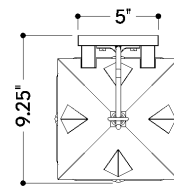

TOBY

B6617-PBR/GRA

Inspired by a Cape Cod post lantern, this updated heritage sconce blends classic design features with contemporary mixed metal finishes. The Graphite frame is complemented by warm Patina Brass details, including the loop that suspends the fixture. A single cream candle lends a sense of nostalgia, welcoming you home on a dark night. Available in two sizes, Toby is particularly well-suited to coastal and cottage homes.

FINISHES

PATINA BRASS w/ GRAPHITE

Coastal Suitable Finish (EPM): No

DIMENSIONS / SPECS

Height: 17"

Width/Diameter: 8"

Canopy/Backplate: 5"

Product Weight: 7lb

Extension: 9.25"

Top to Center: 5"

Canopy/Backplate Shape: Rectangle

Sloped Ceiling Compatible: No

Living Finish: No

Uplight Only: Yes

Shade 1: Glass

Shade 1 Finish: Clear

Shade 1 Top Width: 6"

Shade 1 Height: 9"

ELECTRICAL

Bulb 1

Bulb Included: No

Socket: E12 Candelabra Base

Bulb Type: B11

Max Wattage: 10

Bulb Quantity: 1

Wire Length: 7"

Cord Type: B & W TEFLON W/ GROUND WIRE

Gem Box Required (2"x3"): No

Dark Sky: No

SHIPPING

Carton 1: 20" x 13" x 11"

Carton 1 Weight: 10lb

Shipping Method: Ground

Country of Origin: VN

TOP