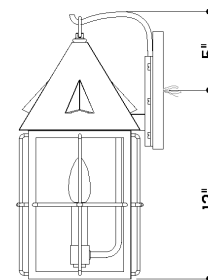

TOBY

B6617-PBR/GRA

Inspired by a Cape Cod post lantern, this updated heritage sconce blends classic design features with contemporary mixed metal finishes. The Graphite frame is complemented by warm Patina Brass details, including the loop that suspends the fixture. A single cream candle lends a sense of nostalgia, welcoming you home on a dark night. Available in two sizes, Toby is particularly well-suited to coastal and cottage homes.

FINISHES

PATINA BRASS w/ GRAPHITE

Coastal Suitable Finish (EPM): No

DIMENSIONS / SPECS

Height: 17"

Width/Diameter: 8"

Canopy/Backplate: 5"

Product Weight: 7lb

Extension: 9.25"

Top to Center: 5"

Canopy/Backplate Shape: Rectangle

Sloped Ceiling Compatible: No

Living Finish: No

Uplight Only: Yes

Shade 1: Glass

Shade 1 Finish: Clear

Shade 1 Top Width: 6"

Shade 1 Height: 9"

ELECTRICAL

Bulb 1

Bulb Included: No

Socket: E12 Candelabra Base

Bulb Type: B11

Max Wattage: 10

Bulb Quantity: 1

Wire Length: 7"

Cord Type: B & W TEFLON W/ GROUND WIRE

Gem Box Required (2"x3"): No

Dark Sky: No

SHIPPING

Carton 1: 20" x 13" x 11"

Carton 1 Weight: 10lb

Shipping Method: Ground

Country of Origin: VN

SIDE