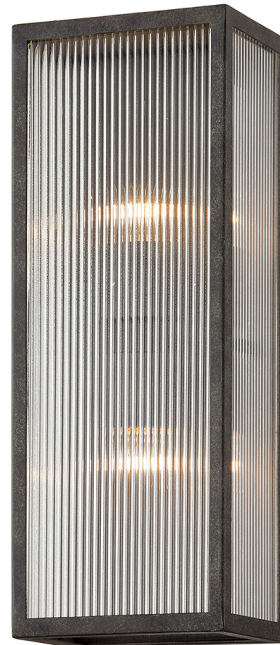

# TISONI

B7392-FRN

---

## DIMENSIONS / SPECS

---

Height: 17.5"

Width/Diameter: 6.5"

Product Weight: 5.511lb

Extension: 5"

Top to Center: 8.75"

Canopy/Backplate Shape: Rectangular

Shade 2 Height: 17.125"

Replacement Glass Item #(s): GLS-B7392-F

### Bulb 1

Bulb Included: No

Socket: E26 Medium Base

Max Wattage: 60

Bulb Quantity: 2

Wire Length: 7"

Gem Box Required (2"x3"): No

Dark Sky: No