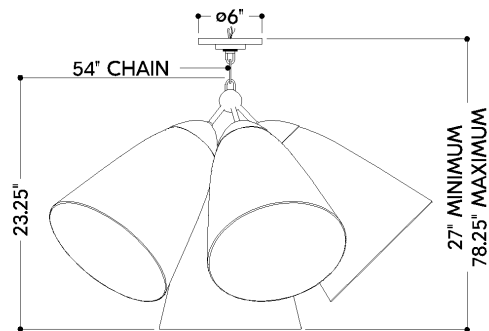

FINISHES

AGED BRASS w/ WHITE PLASTER

DIMENSIONS / SPECS

Height: 23.25"
Width/Diameter: 37.5"
Minimum Height: 27"
Maximum Height: 82"
Canopy/Backplate: 6"
Hanging Type: 54" Chain
Product Weight: 20.28lb
Canopy/Backplate Shape: Round
Sloped Ceiling Compatible: Yes
Living Finish: No
Uplight Only: No

Shade 1: Aluminum
Shade 1 Finish: Gesso White
Shade 1 Bottom L/W: 0" / 13.25"
Shade 1 Height: 13.75"

ELECTRICAL

Bulb 1

Bulb Included: No
Socket: E26 Medium Base
Bulb Type: G40
Max Wattage: 25
Bulb Quantity: 6
Wire Length: 120"
Gem Box Required (2"x3"): No
Dark Sky: No

SHIPPING

Carton 1: 33" x 17" x 17"
Carton 1 Weight: 24lb
Shipping Method: Ground
Country of Origin: VN

HUDSON VALLEY
LIGHTING GROUP