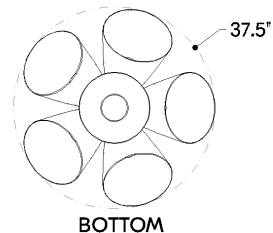

BRONSON

BKO1502-AGB/WP

A refined bell-shaped fixture with a modern edge, Bronson features a sleek, tapered silhouette crafted from clean White Plaster. The opaque materiality and funnel shape creates a powerful downlight to fill a large area. Accented by the inviting warmth and reflective nature of Aged Brass, including a large cap and finial, it evokes an organic feel. Available as a chandelier or pendant in two sizes. Part of our Becki Owens collection.

FINISHES

AGED BRASS w/ WHITE PLASTER

DIMENSIONS / SPECS

Height: 23.25"
Width/Diameter: 37.5"
Minimum Height: 27"
Maximum Height: 82"
Canopy/Backplate: 6"
Hanging Type: 54" Chain
Product Weight: 20.28lb
Canopy/Backplate Shape: Round
Sloped Ceiling Compatible: Yes
Living Finish: No
Uplight Only: No

Shade 1: Aluminum
Shade 1 Finish: Gesso White
Shade 1 Bottom L/W: 0" / 13.25"
Shade 1 Height: 13.75"

ELECTRICAL

Bulb 1

Bulb Included: No
Socket: E26 Medium Base
Bulb Type: G40
Max Wattage: 25
Bulb Quantity: 6
Wire Length: 120"
Gem Box Required (2"x3"): No
Dark Sky: No

SHIPPING

Carton 1: 33" x 17" x 17"
Carton 1 Weight: 24lb
Shipping Method: Ground
Country of Origin: VN

HUDSON VALLEY
LIGHTING GROUP