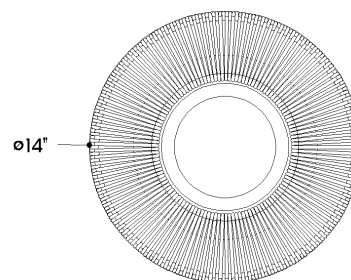

COLEMAN

C1104-BRL

An expression of substantial geometry with lightweight materiality, Coleman features a dimensional, Abaca string-wrapped frame that resembles a vintage carousel. The inside of the shade is densely wrapped, while the outside has a more sparse distribution, creating a sense of visual dynamism that is enhanced when lit. The Bronze Leaf finish of the mount carries through the antique aesthetic while balancing the lightness of the bleached strings.

*Due to the one-of-a-kind nature of the medium, exact colors and patterns may vary slightly from the image shown.

FINISHES

BRONZE LEAF

DIMENSIONS / SPECS

Height: 8.75"
Width/Diameter: 14"
Canopy/Backplate: 8.75"
Product Weight: 5.5lb
Canopy/Backplate Shape: Round
Sloped Ceiling Compatible: Yes
Living Finish: No
Uplight Only: No

Shade 1: Natural Woven
Shade 1 Finish: Bleached Abaca
Shade 1 Top Width: 14"
Shade 1 Bottom L/W: 0" / 14"
Shade 1 Height: 4.5"

ELECTRICAL

Bulb 1

Bulb Included: No
Socket: E26 Medium Base
Bulb Type: G40
Max Wattage: 25
Bulb Quantity: 1
Wire Length: 7"
Cord Type: B & W TEFLON W/ COPPER
GROUND WIRE
Gem Box Required (2"x3"): No
Dark Sky: No

SHIPPING

Carton 1: 18" x 18" x 11"
Carton 1 Weight: 11lb
Shipping Method: Ground
Country of Origin: PH

FRONT

BOTTOM