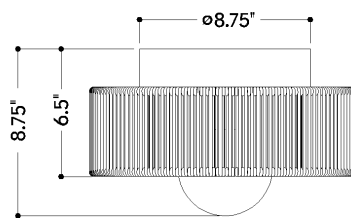

*Due to the one-of-a-kind nature of the medium, exact colors and patterns may vary slightly from the image shown.

FINISHES

BRONZE LEAF

DIMENSIONS / SPECS

Height: 8.75"
Width/Diameter: 14"
Canopy/Backplate: 8.75"
Product Weight: 5.5lb
Canopy/Backplate Shape: Round
Sloped Ceiling Compatible: Yes
Living Finish: No
Uplight Only: No

Shade 1: Natural Woven
Shade 1 Finish: Bleached Abaca
Shade 1 Top Width: 14"
Shade 1 Bottom L/W: 0" / 14"
Shade 1 Height: 4.5"

ELECTRICAL

Bulb 1

Bulb Included: No
Socket: E26 Medium Base
Bulb Type: G40
Max Wattage: 25
Bulb Quantity: 1
Wire Length: 7"
Cord Type: B & W TEFLON W/ COPPER
GROUND WIRE
Gem Box Required (2"x3"): No
Dark Sky: No

SHIPPING

Carton 1: 18" x 18" x 11"
Carton 1 Weight: 11lb
Shipping Method: Ground
Country of Origin: PH

FRONT

BOTTOM