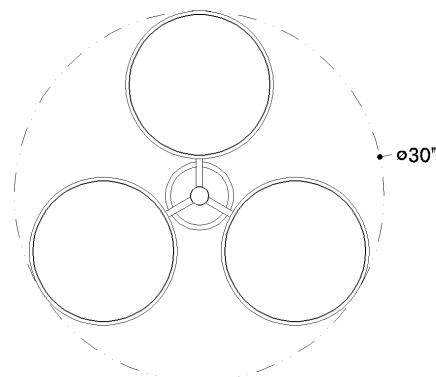

FRONT

BOTTOM