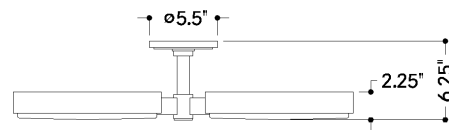

RORY

C1330-PBR

A cluster of thin, broad shades spread across the ceiling in the overscale Rory chandelier. Combined with the warm Patina Brass finish, the wide surface area of the cloud glass shades brings vintage style to an otherwise contemporary design. Whether in its 3 or 6-light iteration Rory brings an artful ambience to any space.

FINISHES

PATINA BRASS

DIMENSIONS

Height: 6.5"
Width/Diameter: 30"
Canopy/Backplate: 5.5"
Product Weight: 12.3lb
Canopy/Backplate Shape: Round
Sloped Ceiling Compatible: No
Living Finish: No
Uplight Only: No

Shade

Shade 1: Glass
Shade 1 Finish: Matte Cloud
Shade 1 Top Width: 11.75"
Shade 1 Height: 1.25"
Shade 2: Glass
Shade 2 Finish: Opal Matte
Shade 2 Top Width: 11.75"

ELECTRICAL

Bulb 1

Bulb Included: No
Socket: E12 Candelabra Base
Bulb Type: B11
Max Wattage: 10
Bulb Quantity: 3
Wire Length: 7"
Cord Type: B & W TEFLON W/ GROUND WIRE
Gem Box Required (2"x3"): No
Dark Sky: No

SHIPPING

Carton 1: 31" x 29" x 7"
Carton 1 Weight: 24lb
Shipping Method: Ground
Country of Origin: VN

FRONT