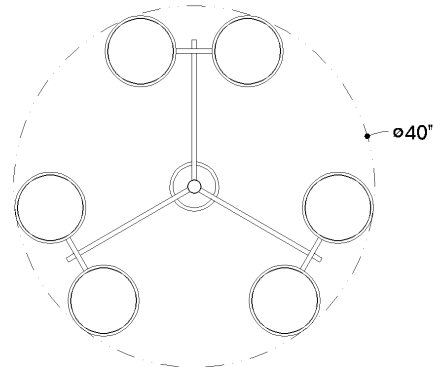

RORY

C1340-PBR

A cluster of thin, broad shades spread across the ceiling in the overscale Rory chandelier. Combined with the warm Patina Brass finish, the wide surface area of the cloud glass shades brings vintage style to an otherwise contemporary design. Whether in its 3 or 6-light iteration Rory brings an artful ambience to any space.

FINISHES

PATINA BRASS

DIMENSIONS

Height: 3"
Width/Diameter: 40"
Minimum Height: 9.5"
Maximum Height: 51.5"
Canopy/Backplate: 7"
Hanging Type: 1-6" / 2-12" / 1-18" Stems
Product Weight: 18.1lb
Canopy/Backplate Shape: Round
Sloped Ceiling Compatible: No
Living Finish: No
Uplight Only: No

Shade

Shade 1: Glass
Shade 1 Finish: Matte Cloud
Shade 1 Top Width: 7.5"
Shade 1 Height: 1.25"
Shade 2: Glass
Shade 2 Finish: Opal Matte
Shade 2 Top Width: 7.5"

ELECTRICAL

Bulb 1

Bulb Included: No
Socket: E12 Candelabra Base
Bulb Type: B11
Max Wattage: 10
Bulb Quantity: 6
Wire Length: 7"
Cord Type: B & W TEFLON W/ GROUND WIRE
Gem Box Required (2"x3"): No
Dark Sky: No

SHIPPING

Carton 1: 43" x 39" x 6"
Carton 1 Weight: 27lb
Shipping Method: Ground
Country of Origin: VN

FRONT

BOTTOM