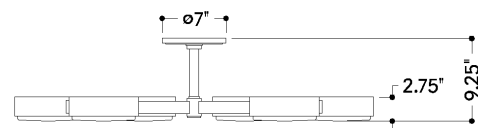

FINISHES

PATINA BRASS

DIMENSIONS

Height: 3"
Width/Diameter: 40"
Minimum Height: 9.5"
Maximum Height: 51.5"
Canopy/Backplate: 7"
Hanging Type: 1-6" / 2-12" / 1-18" Stems
Product Weight: 18.1lb
Canopy/Backplate Shape: Round
Sloped Ceiling Compatible: No
Living Finish: No
Uplight Only: No

Shade

Shade 1: Glass
Shade 1 Finish: Matte Cloud
Shade 1 Top Width: 7.5"
Shade 1 Height: 1.25"
Shade 2: Glass
Shade 2 Finish: Opal Matte
Shade 2 Top Width: 7.5"

ELECTRICAL

Bulb 1

Bulb Included: No
Socket: E12 Candelabra Base
Bulb Type: B11
Max Wattage: 10
Bulb Quantity: 6
Wire Length: 7"
Cord Type: B & W TEFLON W/ GROUND WIRE
Gem Box Required (2"x3"): No
Dark Sky: No

SHIPPING

Carton 1: 43" x 39" x 6"
Carton 1 Weight: 27lb
Shipping Method: Ground
Country of Origin: VN

FRONT

BOTTOM