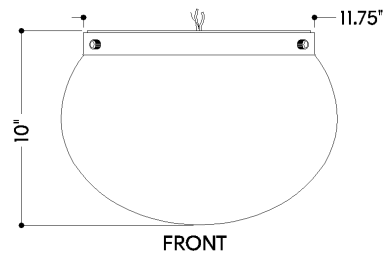

FINISHES

PATINA BRASS

DIMENSIONS

Height: 10"
Width/Diameter: 14.25"
Canopy/Backplate: 11.5"
Product Weight: 9.19lb
Canopy/Backplate Shape: Round
Sloped Ceiling Compatible: No
Living Finish: No
Uplight Only: No

Shade

Shade 1: Glass
Shade 1 Finish: Clear
Shade 1 Top Width: 8"
Shade 1 Bottom L/W: 0" / 10.5"
Shade 1 Height: 7.25"
Shade 2: Glass
Shade 2 Finish: Mist
Shade 2 Top Width: 11.75"
Shade 2 Bottom L/W: 0" / 14.25"
Shade 2 Height: 9"

ELECTRICAL

Bulb 1

Bulb Included: No
Socket: E12 Candelabra Base
Bulb Type: G16.5
Max Wattage: 8
Bulb Quantity: 3
Wire Length: 7"
Cord Type: B & W TEFLON W/ COPPER
GROUND WIRE
Gem Box Required (2"x3"): No
Dark Sky: No

SHIPPING

Carton 1: 27" x 18" x 18"
Carton 1 Weight: 13lb
Shipping Method: Ground
Country of Origin: VN