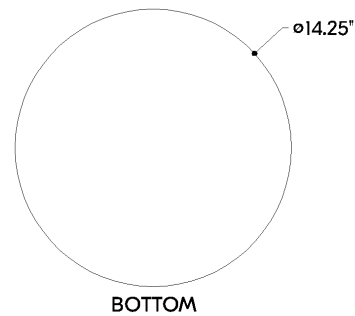

SHIPPING

Carton 1: 27" x 18" x 18"
Carton 1 Weight: 13lb
Shipping Method: Ground
Country of Origin: VN