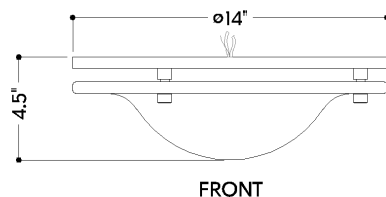

FINISHES

PATINA BRASS

DIMENSIONS

Height: 4.5"
Width/Diameter: 14"
Canopy/Backplate: 14"
Product Weight: 8.16lb
Canopy/Backplate Shape: Round
Sloped Ceiling Compatible: No
Living Finish: No
Uplight Only: Yes

Shade

Shade 1: Glass
Shade 1 Finish: Piastre
Shade 1 Top Width: 14"
Shade 1 Height: 3.5"

ELECTRICAL

Bulb 1

Bulb Included: N/A
Socket: Integrated LED
Max Wattage: 13
Bulb Quantity: 1
Wire Length: 7"
Cord Type: B & W TEFLON W/ GROUND WIRE
Dimmer Type: ELV, TRIAC
Gem Box Required (2"x3"): No
Dark Sky: No
CRI: 575
Color Temp.: 3000k
Lumens: 90
Title 24: No
Field Serviceable: No

FRONT

BOTTOM

SHIPPING

Carton 1: 43" x 43" x 22"
Carton 1 Weight: 10lb
Shipping Method: Truck Only
Country of Origin: VN