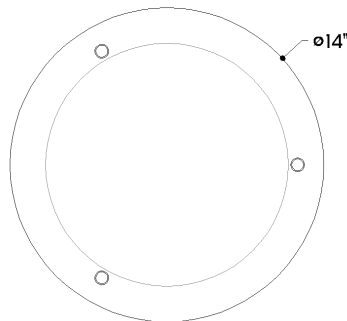

FINISHES

PATINA BRASS

DIMENSIONS

Height: 4.5"
Width/Diameter: 14"
Canopy/Backplate: 14"
Product Weight: 8.16lb
Canopy/Backplate Shape: Round
Sloped Ceiling Compatible: No
Living Finish: No
Uplight Only: Yes

Shade

Shade 1: Glass
Shade 1 Finish: Piastre
Shade 1 Top Width: 14"
Shade 1 Height: 3.5"

ELECTRICAL

Bulb 1

Bulb Included: N/A
Socket: Integrated LED
Max Wattage: 13
Bulb Quantity: 1
Wire Length: 7"
Cord Type: B & W TEFLON W/ GROUND WIRE
Dimmer Type: ELV, TRIAC
Gem Box Required (2"x3"): No
Dark Sky: No
CRI: 575
Color Temp.: 3000k
Lumens: 90
Title 24: No
Field Serviceable: No

FRONT

BOTTOM

SHIPPING

Carton 1: 43" x 43" x 22"
Carton 1 Weight: 10lb
Shipping Method: Truck Only
Country of Origin: VN