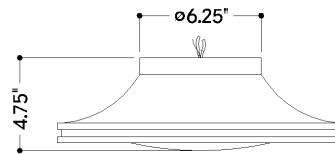

CANNES

C3115-BRZ

Inspired by the French Riviera, Cannes has an elegant ease characterized by its refined profile and gently curved edges. The flush mount offers an efficient LED light source. The layered construction of the sconce includes a Clear Glass exterior and an Opal Glass interior, while the flush mount features a single Opal glass shade suspended under a Bronze shade.

FINISHES

BRONZE

Coastal Suitable Finish (EPM): No

DIMENSIONS

Height: 4.5"
Width/Diameter: 14.75"
Canopy/Backplate: 6.25"
Product Weight: 4.41lb
Canopy/Backplate Shape: Round
Sloped Ceiling Compatible: No
Living Finish: No
Uplight Only: No

Shade

Shade 1: Glass
Shade 1 Finish: Opal Glossy
Shade 1 Top Width: 5.75"
Shade 1 Bottom L/W: 0" / 11"
Shade 1 Height: 3.75"

ELECTRICAL

Bulb 1

Bulb Included: N/A
Socket: Integrated LED
Max Wattage: 12
Bulb Quantity: 1
Wire Length: 7"
Dimmer Type: ELV, TRIAC
Gem Box Required (2"x3"): No
Dark Sky: No
CRI: 90
Color Temp.: 2700k
Lumens: 450
Title 24: No
Field Serviceable: Yes

FRONT