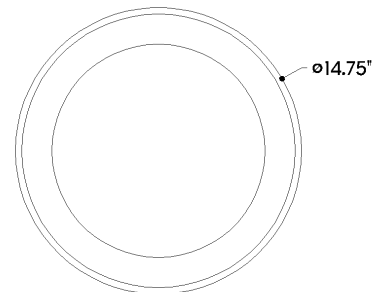

BOTTOM

SHIPPING

Carton 1: 18" x 18" x 10"
Carton 1 Weight: 7lb
Shipping Method: Ground
Country of Origin: VN