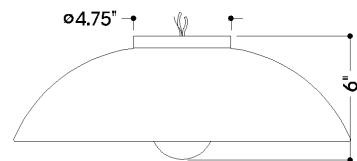

FINISHES

SOFT BLACK

DIMENSIONS

Height: 6"
Width/Diameter: 16.25"
Canopy/Backplate: 4.75"
Product Weight: 7.05lb
Canopy/Backplate Shape: Round
Sloped Ceiling Compatible: No
Living Finish: No
Uplight Only: No

Shade

Shade 1: Glass
Shade 1 Finish: Brass Plated
Shade 1 Top Width: 15.75"
Shade 1 Height: 2.25"

ELECTRICAL

Bulb 1

Bulb Included: No
Socket: E26 Medium Base
Bulb Type: G25
Max Wattage: 15
Bulb Quantity: 1
Wire Length: 7"
Gem Box Required (2"x3"): No
Dark Sky: No

SHIPPING

Carton 1: 19" x 11" x 19"
Carton 1 Weight: 10lb
Shipping Method: Ground
Country of Origin: VN

FRONT

BOTTOM