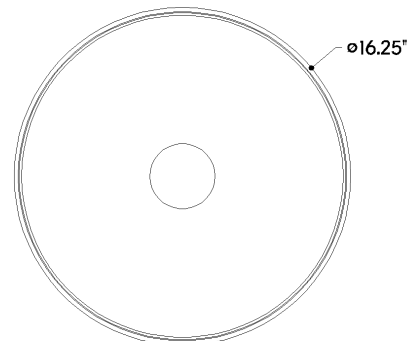

FINISHES

SOFT BLACK

DIMENSIONS

Height: 6"
Width/Diameter: 16.25"
Canopy/Backplate: 4.75"
Product Weight: 7.05lb
Canopy/Backplate Shape: Round
Sloped Ceiling Compatible: No
Living Finish: No
Uplight Only: No

Shade

Shade 1: Glass
Shade 1 Finish: Brass Plated
Shade 1 Top Width: 15.75"
Shade 1 Height: 2.25"

ELECTRICAL

Bulb 1

Bulb Included: No
Socket: E26 Medium Base
Bulb Type: G25
Max Wattage: 15
Bulb Quantity: 1
Wire Length: 7"
Gem Box Required (2"x3"): No
Dark Sky: No

SHIPPING

Carton 1: 19" x 11" x 19"
Carton 1 Weight: 10lb
Shipping Method: Ground
Country of Origin: VN

FRONT

BOTTOM