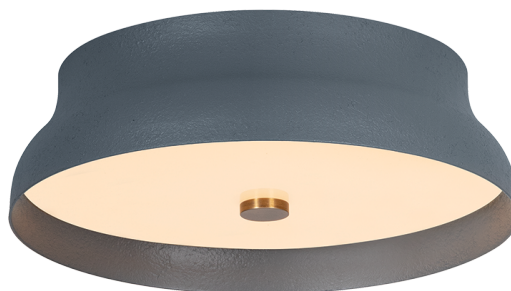

# SHORE

C7212-PBR/GSL

Shore takes the traditional flush mount silhouette in a new direction. The monolithic form flares subtly around a white glass diffuser, creating a soft, ambient glow. Available in two sizes with either a cream or slate gesso finish, it brings a contemporary point of view to entryways, living rooms, and hallways.

## FINISHES

PATINA BRASS w/ Slate Gesso

## DIMENSIONS

Height: 3.5"

Width/Diameter: 12"

Canopy/Backplate: 8.75"

Product Weight: 6.6lb

Canopy/Backplate Shape: Round

Sloped Ceiling Compatible: No

Living Finish: No

## Shade

Shade 1: Glass

Shade 1 Finish: White Glass

Shade 1 Top Width: 11.5"

Shade 1 Bottom L/W: 0" / 11.5"

Shade 1 Height: 0.5"