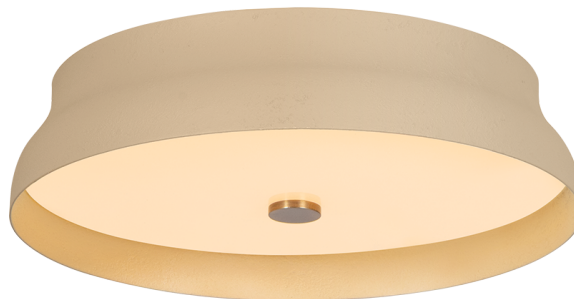

SHORE

C7216-PBR/GCR

Shore takes the traditional flush mount silhouette in a new direction. The monolithic form flares subtly around a white glass diffuser, creating a soft, ambient glow. Available in two sizes with either a cream or slate gesso finish, it brings a contemporary point of view to entryways, living rooms, and hallways.

FINISHES

PATINA BRASS w/ Cream Gesso

DIMENSIONS

Height: 4"

Width/Diameter: 16"

Canopy/Backplate: 13"

Product Weight: 9.9lb

Canopy/Backplate Shape: Round

Sloped Ceiling Compatible: No

Living Finish: No

Uplight Only: No

Shade

Shade 1: Glass

Shade 1 Finish: White Glass

Shade 1 Top Width: 15.5"

Shade 1 Bottom L/W: 0" / 15.5"

Shade 1 Height: 0.75"

ELECTRICAL

Bulb 1

Bulb Included: N/A

Socket: Integrated LED

Max Wattage: 25

Bulb Quantity: 1

Wire Length: 7"