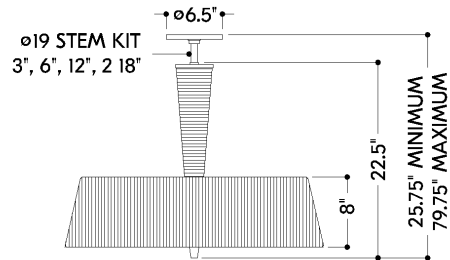

GEORGE

CB9530-AGB

FINISHES

AGED BRASS

DIMENSIONS

Height: 22.5"
Width/Diameter: 30"
Minimum Height: 25"
Maximum Height: 79.75"
Canopy/Backplate: 6.5"
Hanging Type: 1-3" / 1-6" / 1-12" / 2-18" Stems
Product Weight: 17.64lb
Canopy/Backplate Shape: Round
Sloped Ceiling Compatible: No
Living Finish: No
Uplight Only: No

Shade

Shade 1: Natural Woven
Shade 1 Finish: Jute
Shade 1 Top Width: 26.25"
Shade 1 Bottom L/W: 0" / 30"
Shade 1 Height: 8"
Shade 2: Glass
Shade 2 Finish: Clear Etched
Shade 2 Top Width: 24.25"
Shade 2 Height: 0.25"

ELECTRICAL

Bulb 1

Bulb Included: No
Socket: E26 Medium Base
Bulb Type: A19
Max Wattage: 15
Bulb Quantity: 3
Wire Length: 120"
Cord Type: B & W TEFLON W/ GROUND WIRE
Gem Box Required (2"x3"): No
Dark Sky: No

FRONT

BOTTOM

SHIPPING

Carton 1: 32" x 32" x 17"
Carton 1 Weight: 27lb
Shipping Method: Ground
Country of Origin: VN