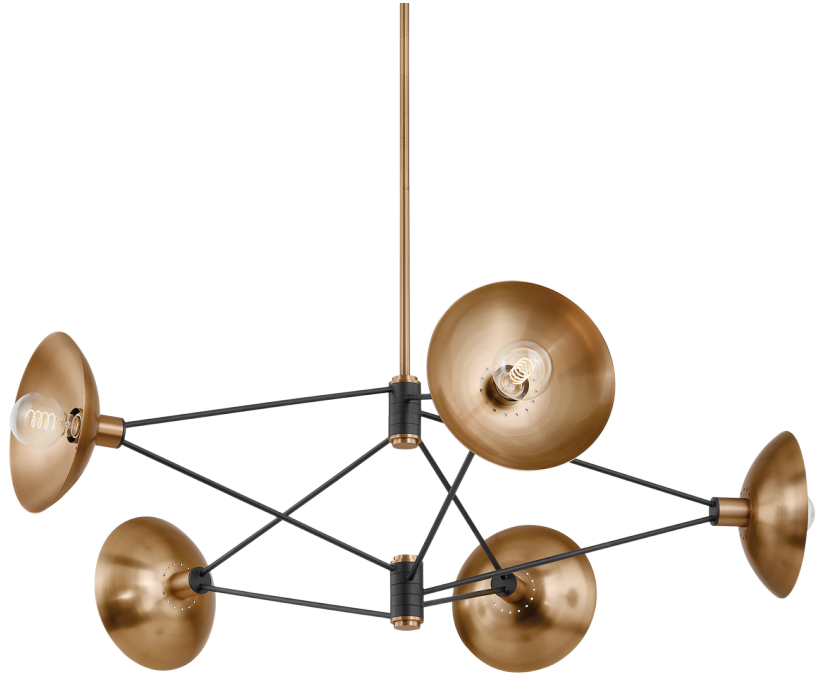

AXEL

F1050-PBR/SBK

Departing from a conventional chandelier layout, Axel presents an innovative design with a simplified construction. Shaded lamps are distributed at each axis of the rhombus-shaped frame with arms stacked together and arrayed at 120 degrees. The metal framework is Soft Black, complemented by Patina Brass socket cups and reflectors. The stylish perforations on the shades serve a dual purpose, adding a decorative element while creating an interplay of light on both sides of the fixture.

FINISHES

PATINA BRASS w/ SOFT BLACK

DIMENSIONS / SPECS

Height: 14.5"
Width/Diameter: 50"
Minimum Height: 23.25"
Maximum Height: 65"
Canopy/Backplate: 5"
Hanging Type: 1-6" / 2-12" / 1-18" Stems
Product Weight: 17.64lb
Canopy/Backplate Shape: Round
Sloped Ceiling Compatible: Yes
Living Finish: No
Uplight Only: No

Shade 1: Steel
Shade 1 Finish: Patina Brass
Shade 1 Top Width: 10.25"
Shade 1 Height: 2.5"

ELECTRICAL

Bulb 1
Bulb Included: No
Socket: E26 Medium Base
Bulb Type: G25
Max Wattage: 15
Bulb Quantity: 5
Wire Length: 120"
Cord Type: B & W TEFLON W/ COPPER
GROUND WIRE
Gem Box Required (2"x3"): No
Dark Sky: No