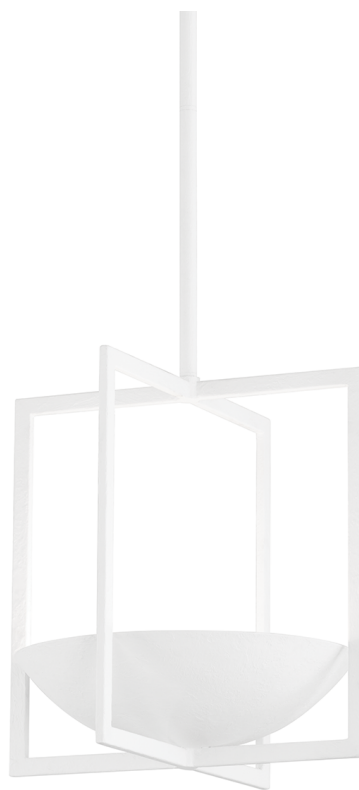

LOKI

F1117-GSW

Based on simple geometric shapes, Loki gives new life to the classic cage pendant. A bowl shade rests within two interlocking rectangles that seem to suspend in midair. Light fills the bowl, flows through the open frame and reflects beautifully off the White Gesso finish. This clean, sculptural pendant fills any space with light and style.

FINISHES

GESSO WHITE

DIMENSIONS / SPECS

Height: 17.25"

Width/Diameter: 17"

Minimum Height: 25.5"

Maximum Height: 67.5"

Hanging Type: 1-6" / 2-12" / 1-18" Stems

Product Weight: 13.23lb

Canopy/Backplate Shape: Square

Sloped Ceiling Compatible: Yes

Living Finish: No

Uplight Only: No

Shade 1: Aluminum

Shade 1 Finish: Gesso White

ELECTRICAL

Bulb 1

Bulb Included: No

Socket: E12 Candelabra Base

Bulb Type: B11

Max Wattage: 60

Bulb Quantity: 4

Wire Length: 144"

Gem Box Required (2"x3"): No

Dark Sky: No

SHIPPING

Carton 1: 21" x 21" x 21"

Carton 1 Weight: 39lb

Shipping Method: Ground

Country of Origin: PH