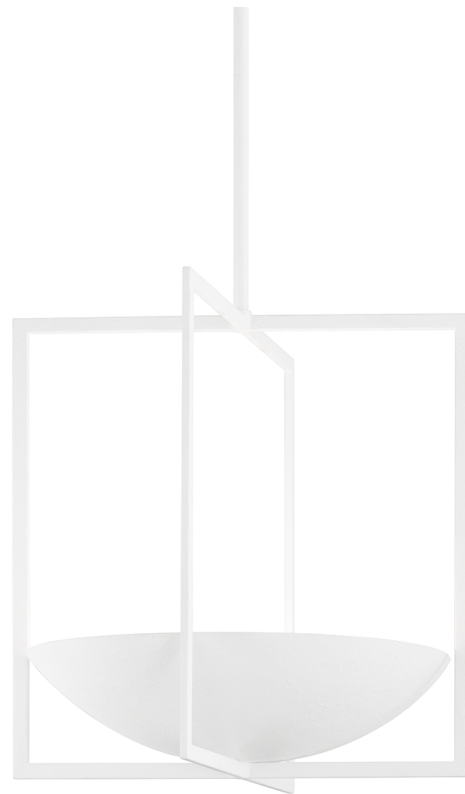

LOKI

F1119-GSW

Based on simple geometric shapes, Loki gives new life to the classic cage pendant. A bowl shade rests within two interlocking rectangles that seem to suspend in midair. Light fills the bowl, flows through the open frame and reflects beautifully off the White Gesso finish. This clean, sculptural pendant fills any space with light and style.

FINISHES

GESSO WHITE

DIMENSIONS / SPECS

Height: 24.25"

Width/Diameter: 24"

Minimum Height: 32.5"

Maximum Height: 74.5"

Hanging Type: 1-6" / 2-12" / 1-18" Stems

Product Weight: 17.6lb

Canopy/Backplate Shape: Square

Sloped Ceiling Compatible: Yes

Living Finish: No

Uplight Only: No

Shade 1: Aluminum

Shade 1 Finish: Gesso White

ELECTRICAL

Bulb 1

Bulb Included: No

Socket: E12 Candelabra Base

Bulb Type: B11

Max Wattage: 60

Bulb Quantity: 6

Wire Length: 144"

Gem Box Required (2"x3"): No

Dark Sky: No

SHIPPING

Carton 1: 28" x 28" x 28"

Carton 1 Weight: 27lb

Shipping Method: Truck Only

Country of Origin: PH