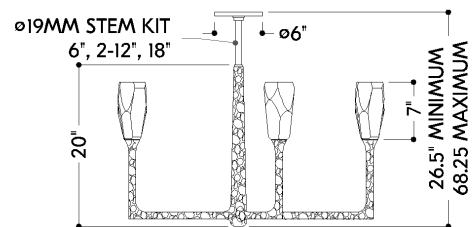

FINISHES

BLACK PATINA GOLD

DIMENSIONS

Height: 20"
Width/Diameter: 36"
Minimum Height: 26.5"
Maximum Height: 68.25"
Canopy/Backplate: 6"
Hanging Type: 1-6" / 2-12" / 1-18" Stems
Product Weight: 21lb
Canopy/Backplate Shape: Round
Sloped Ceiling Compatible: No
Living Finish: No
Uplight Only: Yes

Shade

Shade 1: Glass
Shade 1 Finish: Clear
Shade 1 Top Length: 3.5"
Shade 1 Top Width: 3.75"
Shade 1 Height: 7.25"
Shade 2: Glass
Shade 2 Finish: Clear
Shade 2 Top Length: 3.5"
Shade 2 Top Width: 3.75"
Shade 2 Height: 7.25"

ELECTRICAL

Bulb 1

Bulb Included: No
Socket: E12 Candelabra Base
Bulb Type: T8-3.5
Max Wattage: 8
Bulb Quantity: 5
Wire Length: 144"
Cord Type: B & W TEFLON W/ GROUND WIRE
Gem Box Required (2"x3"): No
Dark Sky: No

SHIPPING

Carton 1: 42" x 40" x 25"
Carton 1 Weight: 38lb
Shipping Method: Truck Only
Country of Origin: PH

FRONT

BOTTOM