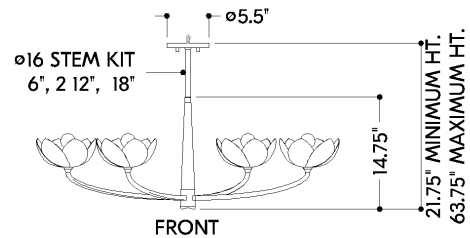

## DIMENSIONS

Height: 15"  
Width/Diameter: 39.5"  
Minimum Height: 21.75"  
Maximum Height: 63.75"  
Canopy/Backplate: 5.5"  
Hanging Type: 1-6" / 2-12" / 1-18" Stems  
Product Weight: 23.1lb  
Canopy/Backplate Shape: Round  
Sloped Ceiling Compatible: Yes  
Living Finish: No  
Uplight Only: No

### Bulb 1

Bulb Included: No  
Socket: E12 Candelabra Base  
Bulb Type: G16.5  
Max Wattage: 10  
Bulb Quantity: 6  
Wire Length: 144"  
Cord Type: B & W TEFLON W/ GROUND WIRE  
Gem Box Required (2"x3"): No  
Dark Sky: No

## SHIPPING

Carton 1: 44" x 40" x 14"  
Carton 1 Weight: 37lb  
Shipping Method: Truck Only  
Country of Origin: PH

BOTTOM