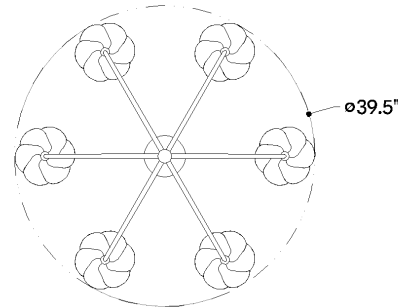

ARCATA

F2040-GSW

A fresh take on a botanic motif, the Arcata family features sculptural, romantic silhouettes with highly tactile, hand-worked finishes. The gentle sweeping arms transition from square to round, creating a dynamic look that complements the floral forms. Arcata is available as a 1-light sconce and 6 or 8-light chandeliers with the choice between contemporary Gesso White or a luxurious Vintage Gold Leaf finish.

FINISHES

GESSO WHITE

DIMENSIONS

Height: 15"
Width/Diameter: 39.5"
Minimum Height: 21.75"
Maximum Height: 63.75"
Canopy/Backplate: 5.5"
Hanging Type: 1-6" / 2-12" / 1-18" Stems
Product Weight: 23.1lb
Canopy/Backplate Shape: Round
Sloped Ceiling Compatible: Yes
Living Finish: No
Uplight Only: No

Shade

ELECTRICAL

Bulb 1

Bulb Included: No
Socket: E12 Candelabra Base
Bulb Type: G16.5
Max Wattage: 10
Bulb Quantity: 6
Wire Length: 144"
Cord Type: B & W TEFLON W/ GROUND WIRE
Gem Box Required (2"x3"): No
Dark Sky: No

SHIPPING

Carton 1: 44" x 40" x 14"
Carton 1 Weight: 37lb
Shipping Method: Truck Only
Country of Origin: PH

BOTTOM