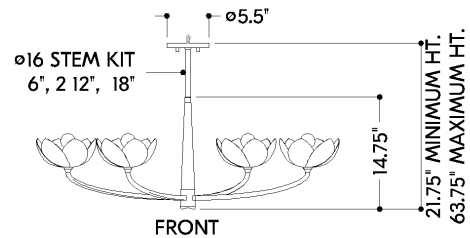

FINISHES

VINTAGE GOLD LEAF

DIMENSIONS

Height: 15"
Width/Diameter: 39.5"
Minimum Height: 21.75"
Maximum Height: 63.75"
Canopy/Backplate: 5.5"
Hanging Type: 1-6" / 2-12" / 1-18" Stems
Product Weight: 23.1lb
Canopy/Backplate Shape: Round
Sloped Ceiling Compatible: Yes
Living Finish: No
Uplight Only: No

Shade

ELECTRICAL

Bulb 1

Bulb Included: No
Socket: E12 Candelabra Base
Bulb Type: G16.5
Max Wattage: 10
Bulb Quantity: 6
Wire Length: 144"
Cord Type: B & W TEFLON W/ GROUND WIRE
Gem Box Required (2"x3"): No
Dark Sky: No

SHIPPING

Carton 1: 44" x 40" x 14"
Carton 1 Weight: 37lb
Shipping Method: Truck Only
Country of Origin: PH

BOTTOM