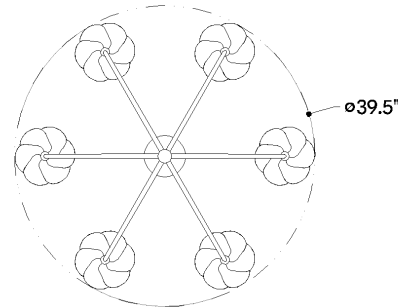

FINISHES

VINTAGE GOLD LEAF

DIMENSIONS

Height: 15"
Width/Diameter: 39.5"
Minimum Height: 21.75"
Maximum Height: 63.75"
Canopy/Backplate: 5.5"
Hanging Type: 1-6" / 2-12" / 1-18" Stems
Product Weight: 23.1lb
Canopy/Backplate Shape: Round
Sloped Ceiling Compatible: Yes
Living Finish: No
Uplight Only: No

Shade

ELECTRICAL

Bulb 1

Bulb Included: No
Socket: E12 Candelabra Base
Bulb Type: G16.5
Max Wattage: 10
Bulb Quantity: 6
Wire Length: 144"
Cord Type: B & W TEFLON W/ GROUND WIRE
Gem Box Required (2"x3"): No
Dark Sky: No

SHIPPING

Carton 1: 44" x 40" x 14"
Carton 1 Weight: 37lb
Shipping Method: Truck Only
Country of Origin: PH

BOTTOM