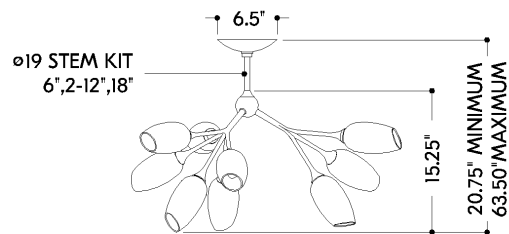

FINISHES

VINTAGE GOLD LEAF

DIMENSIONS

Height: 15.25"
Width/Diameter: 34"
Minimum Height: 20.75"
Maximum Height: 63.5"
Canopy/Backplate: 6.5"
Hanging Type: 1-6" / 2-12" / 1-18" Stems
Product Weight: 8.8lb
Canopy/Backplate Shape: Round
Sloped Ceiling Compatible: No
Living Finish: No
Uplight Only: No

Shade

Shade 1: Glass
Shade 1 Finish: Cloud
Shade 1 Top Width: 2.25"
Shade 1 Bottom L/W: 0" / 3.5"
Shade 1 Height: 6.5"

ELECTRICAL

Bulb 1

Bulb Included: No
Socket: E12 Candelabra Base
Bulb Type: B11
Max Wattage: 8
Bulb Quantity: 9
Wire Length: 144"
Cord Type: B & W TEFLON W/ COPPER
GROUND WIRE
Gem Box Required (2"x3"): No
Dark Sky: No

SHIPPING

Carton 1: 29" x 29" x 16"
Carton 1 Weight: 21lb
Shipping Method: Ground
Country of Origin: PH

FRONT

BOTTOM