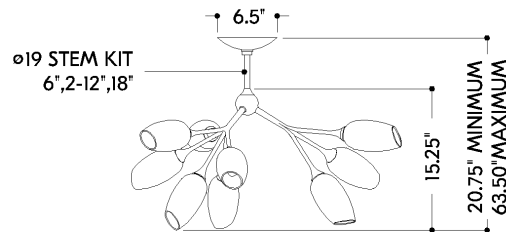

## DIMENSIONS

Height: 15.25"

Width/Diameter: 34"

Minimum Height: 20.75"

Maximum Height: 63.5"

Canopy/Backplate: 6.5"

Hanging Type: 1-6" / 2-12" / 1-18" Stems

Product Weight: 8.8lb

## Shade

Shade 1: Glass

Shade 1 Finish: Cloud

Shade 1 Top Width: 2.25"

Shade 1 Bottom L/W: 0" / 3.5"

Shade 1 Height: 6.5"

## SHIPPING

Carton 1: 29" x 29" x 16"

Carton 1 Weight: 21lb

Shipping Method: Ground

Country of Origin: PH

FRONT

BOTTOM