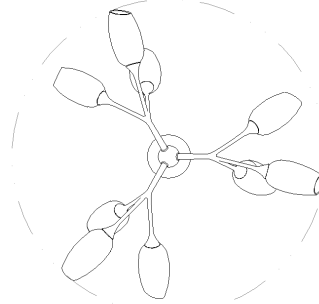

ALDEAN

F2134-VGL

Inspired by the sprightly buds of a dill plant, individual clusters of stems branch away from one another in the show-stopping Aldean. Each shade is handcrafted from cloud glass and supported by a framework finished in Vintage Gold Leaf. When illuminated, this fixture casts shadows on the ceiling, introducing drama to a space. Aldean is available as a 3-light sconce, an 18-light semi flushmount, and a 9- or 18-light chandelier.

FINISHES

VINTAGE GOLD LEAF

DIMENSIONS

Height: 15.25"
Width/Diameter: 34"
Minimum Height: 20.75"
Maximum Height: 63.5"
Canopy/Backplate: 6.5"
Hanging Type: 1-6" / 2-12" / 1-18" Stems
Product Weight: 8.8lb
Canopy/Backplate Shape: Round
Sloped Ceiling Compatible: No
Living Finish: No
Uplight Only: No

Shade

Shade 1: Glass
Shade 1 Finish: Cloud
Shade 1 Top Width: 2.25"
Shade 1 Bottom L/W: 0" / 3.5"
Shade 1 Height: 6.5"

ELECTRICAL

Bulb 1

Bulb Included: No
Socket: E12 Candelabra Base
Bulb Type: B11
Max Wattage: 8
Bulb Quantity: 9
Wire Length: 144"
Cord Type: B & W TEFLON W/ COPPER
GROUND WIRE
Gem Box Required (2"x3"): No
Dark Sky: No

SHIPPING

Carton 1: 29" x 29" x 16"
Carton 1 Weight: 21lb
Shipping Method: Ground
Country of Origin: PH

FRONT

BOTTOM