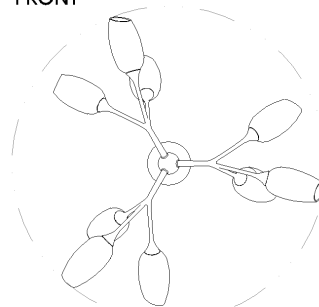

# ALDEAN

F2134-VGL

Inspired by the sprightly buds of a dill plant, individual clusters of stems branch away from one another in the show-stopping Aldean. Each shade is handcrafted from Cloud Glass and supported by a framework finished in Vintage Gold Leaf. When illuminated, this fixture casts shadows on the ceiling, introducing drama to any space. Aldean is available as a 3-light sconce and a 9-light or 18-light chandelier.

## DIMENSIONS

Height: 15.25"

Width/Diameter: 34"

Minimum Height: 20.75"

Maximum Height: 63.5"

Canopy/Backplate: 6.5"

Hanging Type: 1-6" / 2-12" / 1-18" Stems

Product Weight: 8.8lb

## SHIPPING

Carton 1: 29" x 29" x 16"

Carton 1 Weight: 21lb

Shipping Method: Ground

Country of Origin: PH

FRONT

BOTTOM