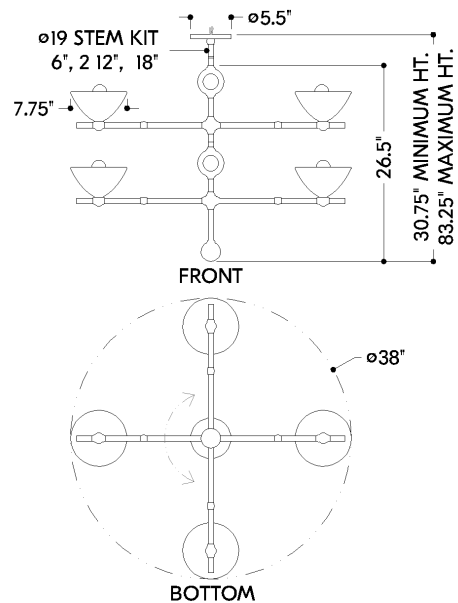

## DIMENSIONS / SPECS

Height: 26.5"  
Width/Diameter: 38"  
Minimum Height: 30.75"  
Maximum Height: 83.25"  
Canopy/Backplate: 5.5"  
Hanging Type: 1-6" / 2-12" / 1-18" Stems  
Product Weight: 19.8lb  
Canopy/Backplate Shape: Round  
Sloped Ceiling Compatible: Yes  
Living Finish: No  
Uplight Only: No

## ELECTRICAL

### Bulb 1

Bulb Included: No  
Socket: E12 Candelabra Base  
Bulb Type: G16.5  
Max Wattage: 10  
Bulb Quantity: 4  
Wire Length: 120"  
Cord Type: B & W TEFLON W/ GROUND WIRE  
Gem Box Required (2"x3"): No  
Dark Sky: No

## SHIPPING

Carton 1: 43" x 25" x 14"  
Carton 1 Weight: 29lb  
Shipping Method: Ground  
Country of Origin: PH

HUDSON VALLEY  
LIGHTING GROUP