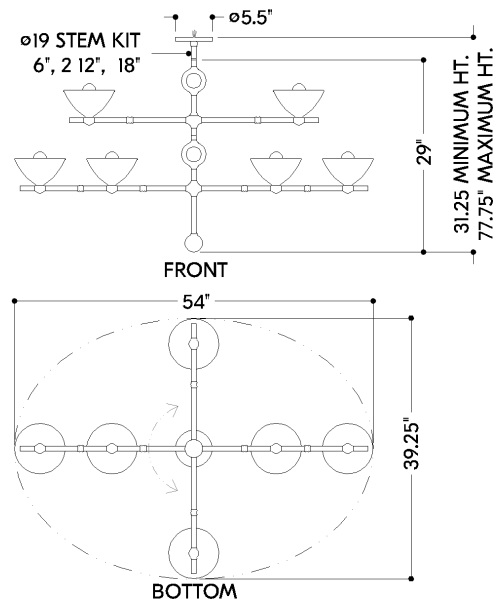

FINISHES

BLACK PATINA GOLD

DIMENSIONS / SPECS

Height: 29"
Width/Diameter: 54"
Length: 39.25"
Minimum Height: 31.25"
Maximum Height: 77.75"
Canopy/Backplate: 5.5"
Hanging Type: 1-6" / 2-12" / 1-18" Stems
Product Weight: 24.2lb
Canopy/Backplate Shape: Round
Sloped Ceiling Compatible: Yes
Living Finish: No
Uplight Only: No

ELECTRICAL

Bulb 1

Bulb Included: No
Socket: E12 Candelabra Base
Bulb Type: G16.5
Max Wattage: 10
Bulb Quantity: 6
Wire Length: 120"
Cord Type: B & W TEFLON W/ GROUND WIRE
Gem Box Required (2"x3"): No
Dark Sky: No

SHIPPING

Carton 1: 58" x 25" x 14"
Carton 1 Weight: 38lb
Shipping Method: Truck Only
Country of Origin: PH

HUDSON VALLEY
LIGHTING GROUP